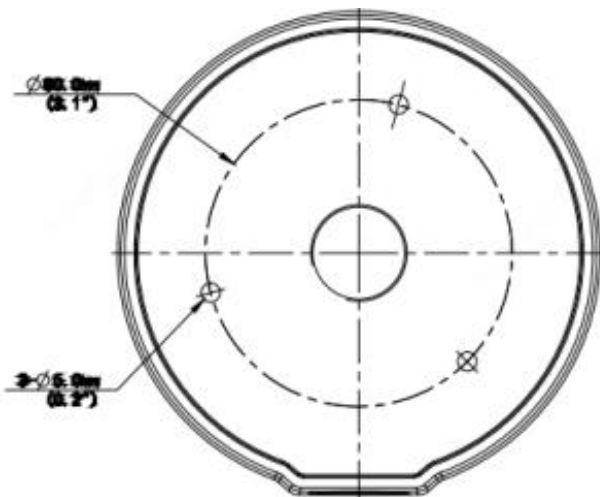

IVM-JB3
Junction Box

Bracket	IVM-JB3
Application	Junction box
Dimensions	4.96" x1.42" (Φ126mm*36mm)
Weight	0.53lb (0.24kg)
Material	Aluminum alloy

Ordering Information

IVM-JB3: Junction Box for Vision Series Turrets, White