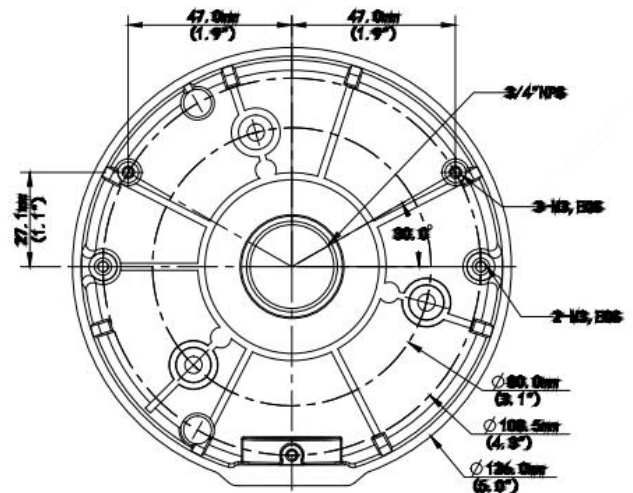

IVM-JB3
Junction Box

Bracket	IVM-JB3
Application	Junction box
Dimensions	4.96" x1.42" (Φ126mm*36mm)
Weight	0.53lb (0.24kg)
Material	Aluminum alloy

Ordering Information

IVM-JB3: Junction Box for Vision Series Turrets, White