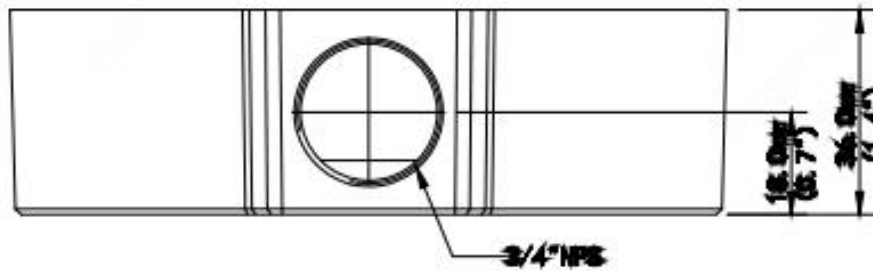

IVM-JB3
Junction Box

Bracket	IVM-JB3
Application	Junction box
Dimensions	4.96" x1.42" (Φ126mm*36mm)
Weight	0.53lb (0.24kg)
Material	Aluminum alloy

Ordering Information

IVM-JB3: Junction Box for Vision Series Turrets, White