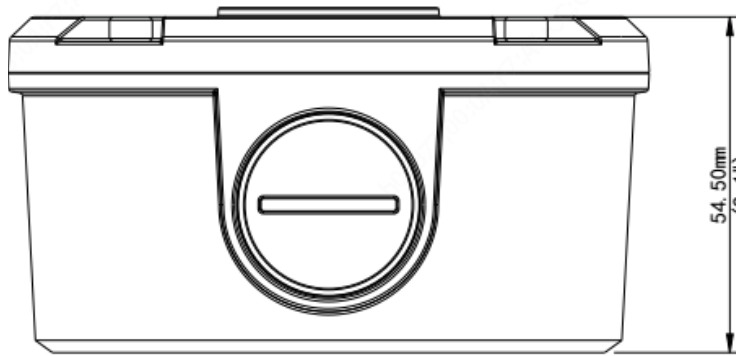

IVM-JB8
Junction Box

| | |
|-------------|---------------------------------|
| Bracket | IVM-JB9 |
| Application | Junction box |
| Dimensions | Φ4.11" x2.15" (Φ104.4mm*54.5mm) |
| Weight | 0.79lb (0.36kg) |
| Material | Aluminum alloy |