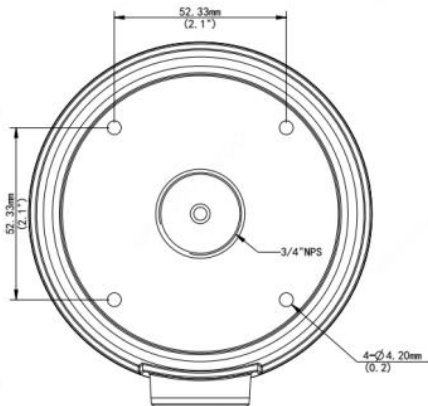

IVM-JB8
Junction Box

| | |
|-------------|---------------------------------|
| Bracket | IVM-JB9 |
| Application | Junction box |
| Dimensions | Φ4.11" x2.15" (Φ104.4mm*54.5mm) |
| Weight | 0.79lb (0.36kg) |
| Material | Aluminum alloy |

Ordering Information
IVM-JB8: Junction Box #8, White