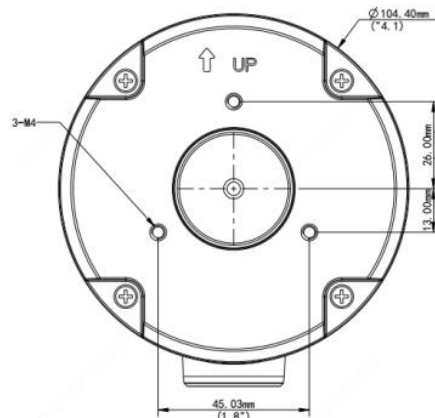

IVM-JB8
Junction Box

| | |
|-------------|---------------------------------|
| Bracket | IVM-JB9 |
| Application | Junction box |
| Dimensions | Φ4.11" x2.15" (Φ104.4mm*54.5mm) |
| Weight | 0.79lb (0.36kg) |
| Material | Aluminum alloy |

Ordering Information
IVM-JB8: Junction Box #8, White