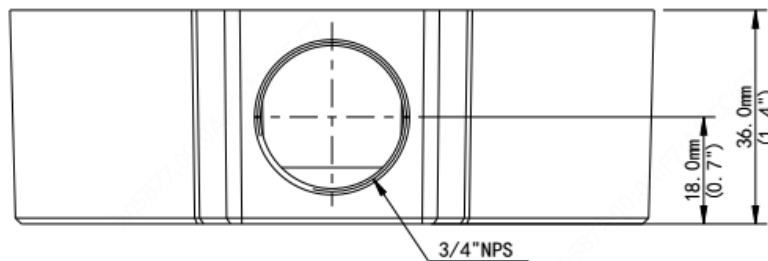

IVM-JB2
Junction Box

Bracket	IVM-JB2
Application	Junction box
Dimensions	Ø4.28" × 1.42" (Ø108.6 × 36mm)
Weight	0.44lb (0.2kg)
Material	Aluminum alloy

Ordering Information

IVM-JB2: Junction Box for Vision Series Dome & Low Profile, White