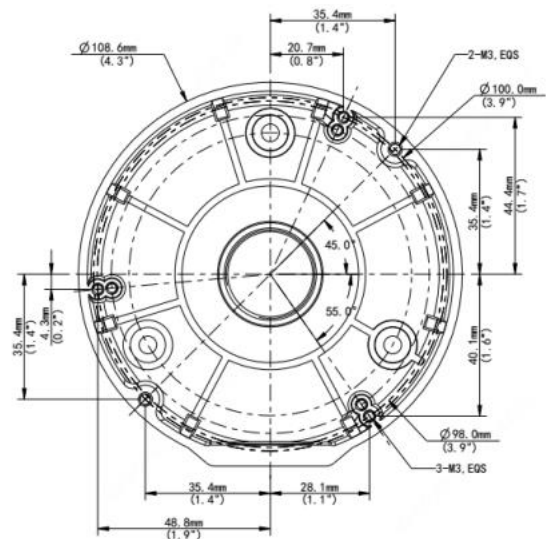

IVM-JB2
Junction Box

Bracket	IVM-JB2
Application	Junction box
Dimensions	Ø4.28" × 1.42" (Ø108.6 × 36mm)
Weight	0.44lb (0.2kg)
Material	Aluminum alloy

Ordering Information

IVM-JB2: Junction Box for Vision Series Dome & Low Profile, White