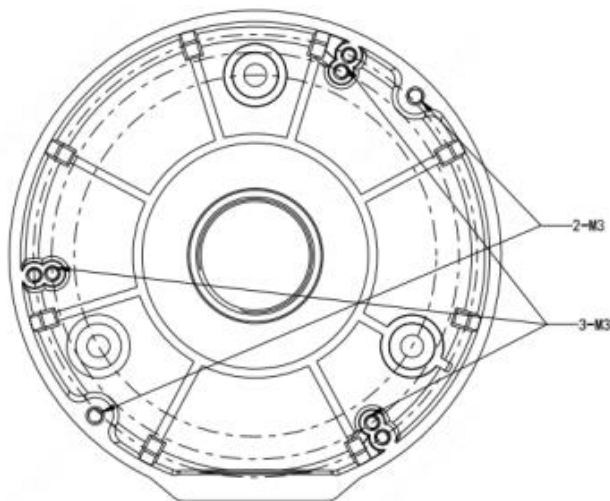

IVM-JB2
Junction Box

Bracket	IVM-JB2
Application	Junction box
Dimensions	Ø4.28" × 1.42" (Ø108.6 × 36mm)
Weight	0.44lb (0.2kg)
Material	Aluminum alloy

Ordering Information

IVM-JB2: Junction Box for Vision Series Dome & Low Profile, White