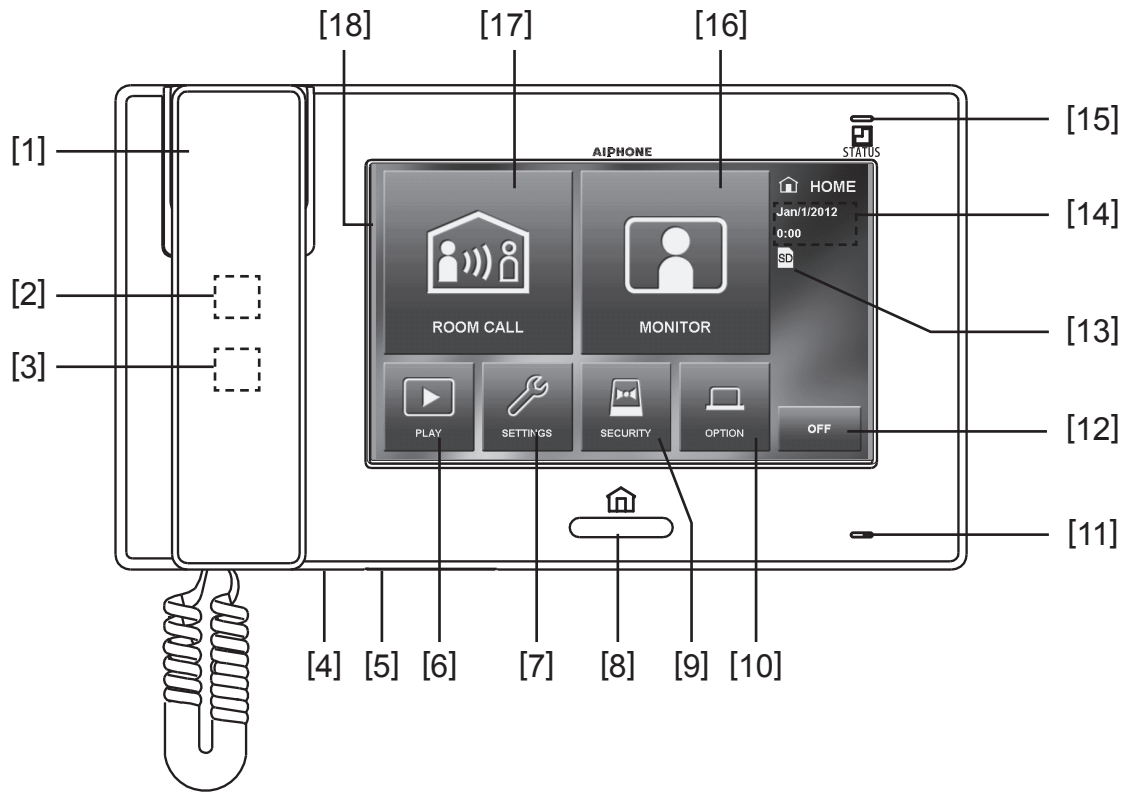

The JP-4MED connects to door stations using 18AWG, 2 conductor cable and connects to sub master stations using CAT-5e or CAT-6 cable.

JP-4MED FEATURES:

- 7" color touchscreen LCD
- Hands-free (VOX) or handset communication
- Camera position and zoom can be set for call-in
- Video out via supplied connector
- Picture Memory
 - Internal: 20 calls
 - SD / SDHC: 1,000 calls
- Door release button
- Optional service button
- Security inputs for alerting stations
- PTZ and brightness control
- Selectable call tones (8)
- Station partitioning with security code
- All Call to inside stations
- Door monitoring
- Continuous room monitoring

JP-4MED

Master Station

FEATURE CALL-OUT:

FEATURE CALL-OUT DEFINITIONS:

- [1] Handset
- [2] Speaker
- [3] Hearing aid T-mode symbol
- [4] Reset button
- [5] SD / SDHC card slot
- [6] Play button (touchscreen)
- [7] Settings button (touchscreen)
- [8] Home button
- [9] Security button (touchscreen)
- [10] Option button (touchscreen)
- [11] Microphone
- [12] Off button (touchscreen)
- [13] SD card installed symbol
- [14] Current date and time
- [15] Status LED
- [16] Monitor button (touchscreen)
- [17] Room call button (touchscreen)
- [18] Color touchscreen LCD

SPECIFICATIONS:

Power Source:	24V DC - use PS-2420UL
Consumption:	340mA (max)
Communication:	
Handset	Simultaneous communication
Hands-free	Auto-voice actuation
Monitor:	7" TFT color touchscreen LCD
Pixels:	800 x 480
Picture memory:	Internal: 20
	External: 1,000 using
	SD / SDHC card (not included)
Picture protect:	Internal: 5
	External: 100
Mounting:	Surface wall mount or
	desk mount using MCW-S/A
	(sold separately)
Temperature:	32-104°F (0-40°C)
Dimensions:	5-11/16" H x 10-1/16" W x 1-7/8" D
Weight:	Approx. 1.74 lbs (790g)