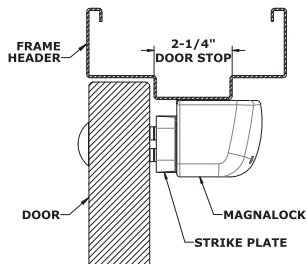

**Holding Force:**  
600lbs [272kg]

**Dimensions:**  
**Magnalock:** 10" L x 2-7/16" D x 2-3/16" H  
**Strike:** 7-7/16" L x 5/8" D x 1-5/8" H

**Operating Temperature:**  
+32 to +110F [0 to +43C]  
Indoor use only

FITS IN 2-1/4" OF FLAT MOUNTING SPACE