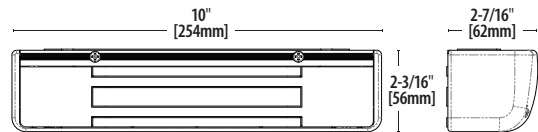

DUAL VOLTAGE

GRADE 1

FIRE RATED

SECURITRON™

ASSA ABLOY