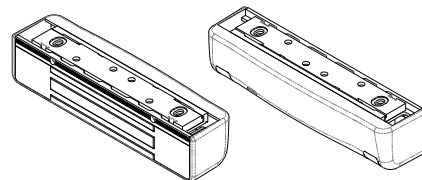

DUAL VOLTAGE

GRADE 1

FIRE RATED

SECURITRON™

ASSA ABLOY