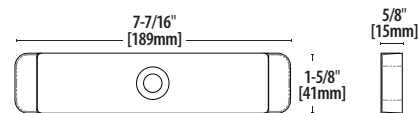

M380 SERIES

600lbs Holding Force

The Smart, Stylish, and Secure Magnalock; Advanced Features, Amazingly Easy to Install

The M380 from Securitron provides strong hold, in a stylish way. With unsurpassed intelligence, an integrated optional REX and surveillance camera and incredible ease of installation, it sets a new standard for maglocks.

Intelligent: A built in, auto voltage-sensing microprocessor along with Securitron's patented BondSTAT and door position monitoring plus advanced options such as integrated camera and REX for the most functional maglock ever.

Stylish: The newest addition to the aesthetically pleasing line of maglocks the M380 look is refined enough for the most discriminating designer openings with consolidated features that eliminate the clutter of multiple devices around the door.

Simple: The fastest, easiest, most secure installation of any bracket mount maglock.