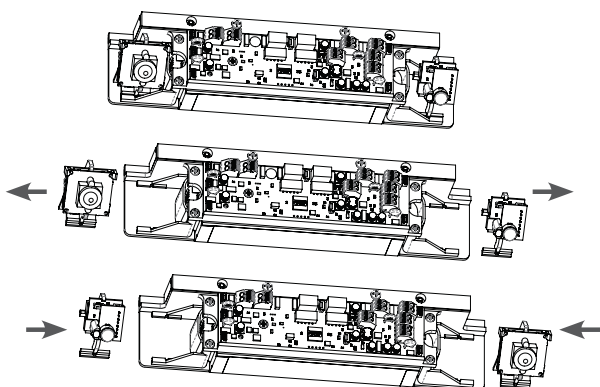

### OPTIONAL PRODUCT FEATURES:

- Analog black/white CCTV camera
  - › 112 degree view angle
  - › 420 TV line resolution
  - › 48db S/N ratio
  - › 0.1 LUX minimum illumination day/night operation
  - › Supports BNC connector
- Analog color CCTV camera
  - › 112 degree view angle
  - › 520 TV line resolution
  - › 48db S/N ratio
  - › 1.5 LUX minimum illumination day/night operation
  - › Supports BNC connection
- Adjustable passive infrared (PIR) Request to Exit (REX)
  - › Automatically cuts power to M380 for egress
  - › Request to exit (REX) output
  - › Easily adjustable beam pattern
  - › Adjustable reload timer

**Electrical  
Magnalock Power**  
510mA at 12VDC  
270mA at 24VDC

**Camera Power\***  
180mA at 12VDC  
80mA at 24VDC

**PIR Power**  
25mA at 12VDC  
10mA at 24VDC

\* A separate continuous power input is required to power the camera and REX

The optional camera and the REX are designed as modular components that can be installed on either the left side or the right side of the magnet. The position of the camera and REX modules can be easily field configured for better positioning on the door.