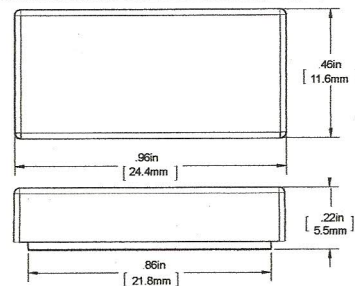

MIGHTY MAG

RARE EARTH MAGNETS

MM-400
3/8" Dia. X 1/8"

MM-600
5/8" Dia. X 1/8"

MM-10
1/4" Dia. X 3/4"

MMF-875
1/8" X 3/8" X 7/8"

CMMF-875
In Case
.22" X .46" X .96"

Also Available: MM-9 (1/4" x 1/2")

Also Available: MM-12 (1/4" x 1")

GRI does not guarantee exact measurements.

GEORGE RISK INDUSTRIES, INC.
G.R.I. PLAZA
KIMBALL, NE 69145

TOLL-FREE 1-800-445-5218 • 1-800-523-1227
(308) 235-4645 • FAX (308) 235-3561
E-MAIL: grisales@megavision.com
WEB SITE: www.grisk.com

MIGHTY MAG

RARE EARTH MAGNETS

MM-375
3/8" Dia. X 1/2"

MM-25
1/4" X 1/4" X .100"

MM-45
.19" X .45" X .23"

MMR-25
1/4" Dia. X 1/8"

Note: G.R.I. suggests using a silicone or clear nail polish sealant on the surface of installed rare earth magnets to prevent corrosion.