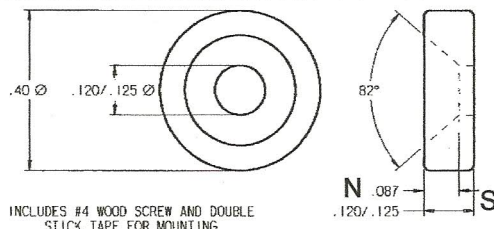

MIGHTY MAG

RARE EARTH MAGNETS

MM-400
3/8" Dia. X 1/8"

MM-600
5/8" Dia. X 1/8"

MM-10
1/4" Dia. X 3/4"

MMF-875
1/8" X 3/8" X 7/8"

CMMF-875
In Case
.22" X .46" X .96"

Also Available: MM-9 (1/4" x 1/2")

Also Available: MM-12 (1/4" x 1")

GRI does not guarantee exact measurements.

GEORGE RISK INDUSTRIES, INC.
G.R.I. PLAZA
KIMBALL, NE 69145

TOLL-FREE 1-800-445-5218 • 1-800-523-1227
(308) 235-4645 • FAX (308) 235-3561
E-MAIL: grisales@megavision.com
WEB SITE: www.grisk.com

MIGHTY MAG

RARE EARTH MAGNETS

MM-375
3/8" Dia. X 1/2"

MM-25
1/4" X 1/4" X .100"

MM-45
.19" X .45" X .23"

MMR-25
1/4" Dia. X 1/8"

Note: G.R.I. suggests using a silicone or clear nail polish sealant on the surface of installed rare earth magnets to prevent corrosion.