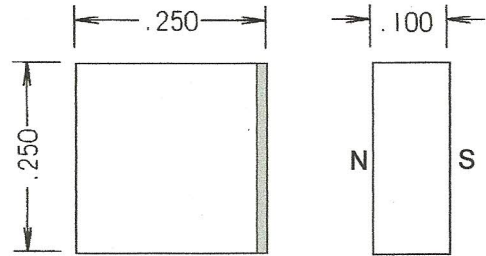

MIGHTY MAG

RARE EARTH MAGNETS

MM-375
3/8" Dia. X 1/2"

MM-25
1/4" X 1/4" X .100"

MM-45
.19" X .45" X .23"

MMR-25
1/4" Dia. X 1/8"

Note: G.R.I. suggests using a silicone or clear nail polish sealant on the surface of installed rare earth magnets to prevent corrosion.