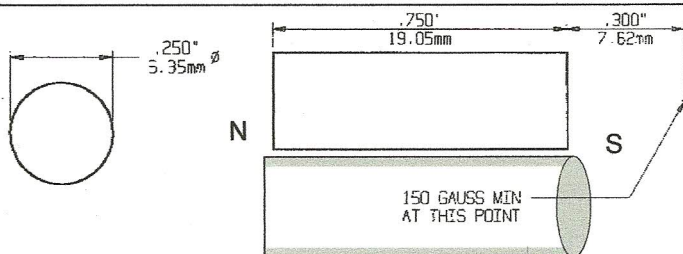

MIGHTY MAG

RARE EARTH MAGNETS

MM-400
3/8" Dia. X 1/8"

MM-600
5/8" Dia. X 1/8"

MM-10
1/4" Dia. X 3/4"

MMF-875
1/8" X 3/8" X 7/8"

CMMF-875
In Case
.22" X .46" X .96"

Also Available: MM-9 (1/4" x 1/2")

Also Available: MM-12 (1/4" x 1")

GRI does not guarantee exact measurements.

GEORGE RISK INDUSTRIES, INC.
G.R.I. PLAZA
KIMBALL, NE 69145

TOLL-FREE 1-800-445-5218 • 1-800-523-1227
(308) 235-4645 • FAX (308) 235-3561
E-MAIL: grisales@megavision.com
WEB SITE: www.grisk.com

MIGHTY MAG

RARE EARTH MAGNETS

MM-375
3/8" Dia. X 1/2"

MM-25
1/4" X 1/4" X .100"

MM-45
.19" X .45" X .23"

MMR-25
1/4" Dia. X 1/8"

Note: G.R.I. suggests using a silicone or clear nail polish sealant on the surface of installed rare earth magnets to prevent corrosion.