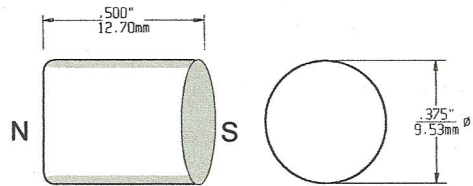

MIGHTY MAG

RARE EARTH MAGNETS

MM-400
3/8" Dia. X 1/8"

MM-600
5/8" Dia. X 1/8"

MM-10
1/4" Dia. X 3/4"

MMF-875
1/8" X 3/8" X 7/8"

CMMF-875
In Case
.22" X .46" X .96"

Also Available: MM-9 (1/4" x 1/2")

Also Available: MM-12 (1/4" x 1")

GRI does not guarantee exact measurements.

GEORGE RISK INDUSTRIES, INC.
G.R.I. PLAZA
KIMBALL, NE 69145

TOLL-FREE 1-800-445-5218 • 1-800-523-1227
(308) 235-4645 • FAX (308) 235-3561
E-MAIL: grisales@megavision.com
WEB SITE: www.grisk.com

MIGHTY MAG

RARE EARTH MAGNETS

MM-375
3/8" Dia. X 1/2"

MM-25
1/4" X 1/4" X .100"

MM-45
.19" X .45" X .23"

MMR-25
1/4" Dia. X 1/8"

Note: G.R.I. suggests using a silicone or clear nail polish sealant on the surface of installed rare earth magnets to prevent corrosion.