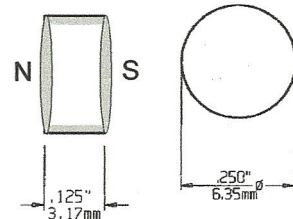

Also Available: MM-12 (1/4" x 1")

GRI does not guarantee exact measurements.

GEORGE RISK INDUSTRIES, INC.
G.R.I. PLAZA
KIMBALL, NE 69145

TOLL-FREE 1-800-445-5218 • 1-800-523-1227
(308) 235-4645 • FAX (308) 235-3561
E-MAIL: grisales@megavision.com
WEB SITE: www.grisk.com

MIGHTY MAG

RARE EARTH MAGNETS

MM-375
3/8" Dia. X 1/2"

MM-25
1/4" X 1/4" X .100"

MM-45
.19" X .45" X .23"

MMR-25
1/4" Dia. X 1/8"

Note: G.R.I. suggests using a silicone or clear nail polish sealant on the surface of installed rare earth magnets to prevent corrosion.