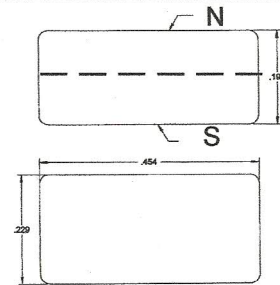

Also Available: MM-12 (1/4" x 1")

GRI does not guarantee exact measurements.

GEORGE RISK INDUSTRIES, INC.
G.R.I. PLAZA
KIMBALL, NE 69145

TOLL-FREE 1-800-445-5218 • 1-800-523-1227
(308) 235-4645 • FAX (308) 235-3561
E-MAIL: grisales@megavision.com
WEB SITE: www.grisk.com

MIGHTY MAG

RARE EARTH MAGNETS

MM-375
3/8" Dia. X 1/2"

MM-25
1/4" X 1/4" X .100"

MM-45
.19" X .45" X .23"

MMR-25
1/4" Dia. X 1/8"

Note: G.R.I. suggests using a silicone or clear nail polish sealant on the surface of installed rare earth magnets to prevent corrosion.