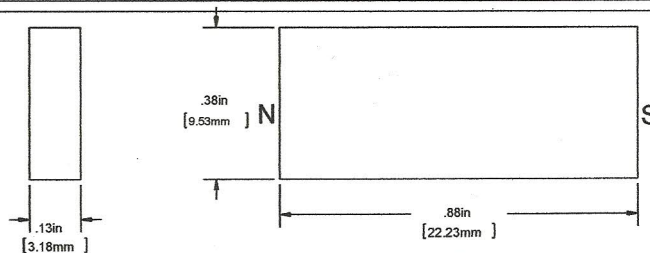

MIGHTY MAG

RARE EARTH MAGNETS

MM-400
3/8" Dia. X 1/8"

MM-600
5/8" Dia. X 1/8"

MM-10
1/4" Dia. X 3/4"

MMF-875
1/8" X 3/8" X 7/8"

CMMF-875
In Case
.22" X .46" X .96"

Also Available: MM-9 (1/4" x 1/2")

Also Available: MM-12 (1/4" x 1")

GRI does not guarantee exact measurements.

GEORGE RISK INDUSTRIES, INC.
G.R.I. PLAZA
KIMBALL, NE 69145

TOLL-FREE 1-800-445-5218 • 1-800-523-1227
(308) 235-4645 • FAX (308) 235-3561
E-MAIL: grisales@megavision.com
WEB SITE: www.grisk.com

MIGHTY MAG

RARE EARTH MAGNETS

MM-375
3/8" Dia. X 1/2"

MM-25
1/4" X 1/4" X .100"

MM-45
.19" X .45" X .23"

MMR-25
1/4" Dia. X 1/8"

Note: G.R.I. suggests using a silicone or clear nail polish sealant on the surface of installed rare earth magnets to prevent corrosion.