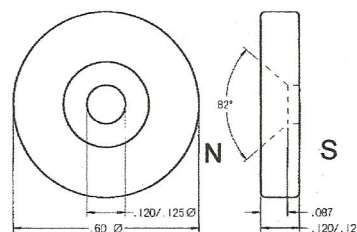

MIGHTY MAG

RARE EARTH MAGNETS

MM-400
3/8" Dia. X 1/8"

MM-600
5/8" Dia. X 1/8"

MM-10
1/4" Dia. X 3/4"

MMF-875
1/8" X 3/8" X 7/8"

CMMF-875
In Case
.22" X .46" X .96"

Also Available: MM-9 (1/4" x 1/2")

Also Available: MM-12 (1/4" x 1")

GRI does not guarantee exact measurements.

GEORGE RISK INDUSTRIES, INC.
G.R.I. PLAZA
KIMBALL, NE 69145

TOLL-FREE 1-800-445-5218 • 1-800-523-1227
(308) 235-4645 • FAX (308) 235-3561
E-MAIL: grisales@megavision.com
WEB SITE: www.grisk.com

MIGHTY MAG

RARE EARTH MAGNETS

MM-375
3/8" Dia. X 1/2"

MM-25
1/4" X 1/4" X .100"

MM-45
.19" X .45" X .23"

MMR-25
1/4" Dia. X 1/8"

Note: G.R.I. suggests using a silicone or clear nail polish sealant on the surface of installed rare earth magnets to prevent corrosion.