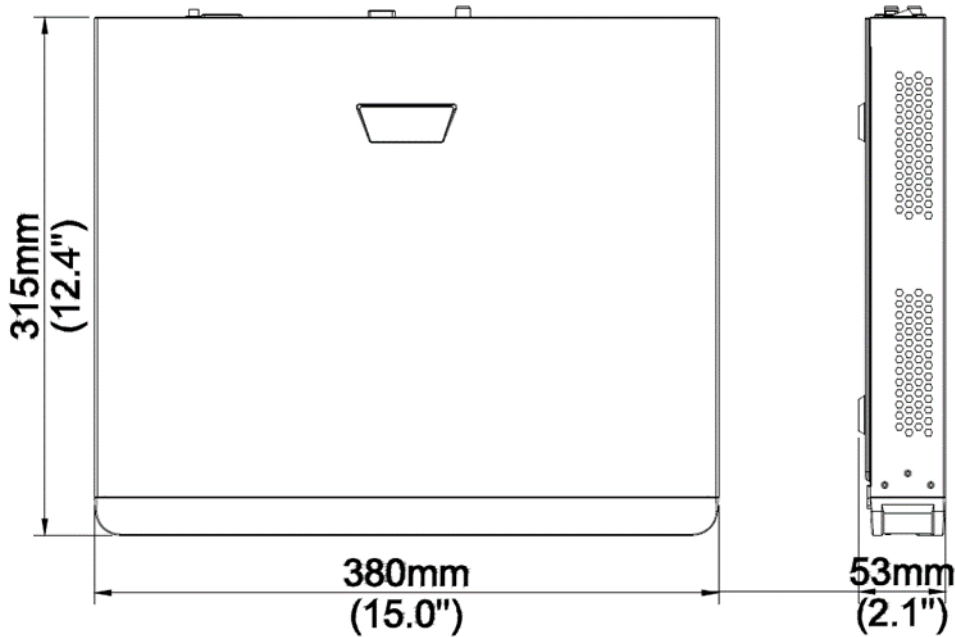

Dimensions