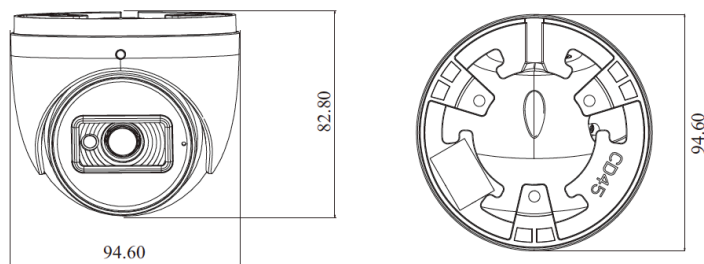

PAR-C5TIR36AWL

5 Megapixel TVI/AHD/CVI, Outdoor Turret, 60' White Light Range, D-WDR, 12VDC, Audio Over Coax (AoC)

Features

- 5 Megapixel Resolution
- Built-in Mic: Audio Over Coax**
- All-in-One Technology (TVI/AHD/CVI)
- Fixed Lens
- True Day/Night with White Light Range up to 60'
- D-WDR
- IP67 Weatherproof
- 2D/3D DNR (Digital Noise Reduction)
- 12VDC Operation
- Up The Cable (UTC) Function
- Through InVid Tech DVR: Free App, CMS & MAC Client
- NDAA Compliant

** With use of Paramount (Version 1.3.8 and above)/ Vision DVRs. TVI Only.

| | |
|--------------------------|--|
| Camera | |
| Image Sensor | 1 / 2.5 "CMOS |
| Resolution | 5MP/4MP |
| Image Size | 2560 x 1936 |
| Video Output | AHD / TVI /CVI |
| Image System | PAL / NTSC |
| Electronic Shutter | Auto |
| White Light Distance | Up to 60' |
| Frame Rate | 5MP@20fps/4MP@30fps |
| Min. Illumination | 0 lux with IR |
| Lens | 3.6 mm |
| Lens Mount | M12 |
| S / N Ratio | ≥52dB (AGC OFF) |
| Ingress Protection | IP 67 |
| Audio | |
| Microphone | Built-in Mic, Audio Over Coax (AoC) (TVI Output Only) |
| Camera audio | TVI/CVI/ Support |
| Audio Sensitivity | -36db |
| Functions | |
| Function Control | OSD (COC Control) |
| Day & Night | ICR |
| Digital WDR | Yes |
| Digital NR | Yes, 2D DNR |
| Global Exposure | Yes |
| Central Exposure | Yes |
| AGC | No |
| Auto White Balance | Yes |
| BLC | Yes |
| Front Light Compensation | No |
| Contrast | Yes |
| Sharpness | Yes |
| Smart IR | No |
| Image Setting | Yes |
| Defect Correction | Auto |
| Language | Chinese and English |
| Angle Adjustment | Pan: 0°~360°; Tilt: 0°~75°; Rotation: 0°~360° |
| Others | |
| Power Supply | DC12V (± 10%) |
| Power Consumption | IR OFF : < 1W; IR ON : <3.5W |
| Working Environment | -22°F ~ 122°F (- 30 °C ~ 50 °C), 10 % ~ 90 % (relative humidity) |
| Dimensions | Φ 3.7 x 3.3 in (Φ 94.6 x 82.8mm) |
| Weight (net) | Approx. .86 lb (0.39KG) |

Ordering Information

PAR-C5TIR36AWL: 5 Megapixel Turret, 3.6mm Lens