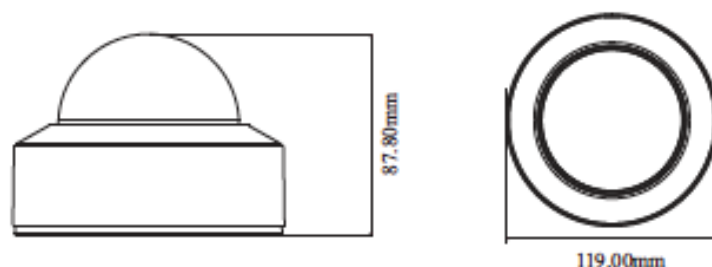

PAR-P4DRIR28NH-AI

4 Megapixel IP Plug & Play, Outdoor Dome, Fixed Lens, True AI, Up to 98' IR Range, WDR, Audio Input: Built-in Mic, SD Card Slot, 12VDC/PoE

Features

- True AI Human and Vehicle Classification for Line Crossing and Intrusion Detection
- 4 Megapixel Resolution
- Fixed Lens
- True Day/Night with IR Range up to 98'
- H.265+, H.265, H.264+, H.264
- 30 FPS Recording and Live
- True WDR 120dB
- Audio Input: Built-in Mic
- Micro SD Slot: Up to 256GB
- IP67 Weatherproof
- IK10 Vandal Resistant
- 12VDC/PoE Operation
- ONVIF
- Supports Native Chrome/EDGE Use
- Free iOS & Android Apps for Smart Phones & Tablets
- Free Central Management Software (CMS)
- Free MAC Client
- NDAA Compliant

Camera	PAR-P4DRIR28NH-AI			
Image Sensor	1 / 3 "CMOS			
Image Size	2592 × 1520			
Electronic Shutter	1 / 2s ~ 1 / 100000 s			
Iris Type	Fixed Iris			
Min. Illumination	0.005 lux@F1.6, AGC ON; 0 lux with IR			
Lens	2.8 mm@F1.6, Horizontal FoV: 95.3°; vertical FoV: 53.2°; diagonal FoV: 100.7°			
Focus	Fixed			
Lens Mount	M12			
Day&Night	ICR			
Wide Dynamic Range	120dB			
BLC	Yes			
HLC	Yes			
Defog	Yes			
S/N Ratio	≥50dB			
Digital NR	3D DNR			
Angle Adjustment	Pan : 0°~355°, Tilt : 0°~67°, Rotation : 0°~355°			
DORI Distance				
Lens	Detect (ft)	Observe (ft)	Recognize (ft)	Identify (ft)
2.8mm	199.1 (60.7m)	79.7 (24.3m)	39.8 (12.14m)	19.9 (6.1m)

Ordering Information

PAR-P4DRIR28NH-AI: 4 Megapixel Dome, 2.8mm

InVid Tech, reserves the right to make changes to improve our products at any time without notice; we are not responsible for misprints.