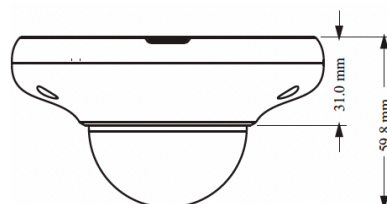

PAR-P4UFO28NH-AI

4 Megapixel IP Low Profile, Indoor, Fixed Lens, True AI, IR Range up to 65'; WDR, Built-in Mic, Micro SD Slot, 12VDC/PoE

Features

- True AI Human and Vehicle Classification for Line Crossing and Intrusion Detection
- 4 Megapixel Resolution
- Fixed Lens
- Facial Recognition Capable with Compatible NVR
- True Day/Night with IR Range up to 65'
- H.265+, H.265, H.264+, H.264, MJPEG Compression
- 30 FPS Recording and Live
- WDR
- Supports Corridor Mode
- Micro SD Slot: Up to 256GB
- Audio Input: Built-in Mic
- 12VDC/PoE Operation
- ONVIF
- Supports Native Chrome/EDGE Use
- Free iOS & Android Apps for Smart Phones & Tablets
- Free Central Management Software (CMS)
- Free MAC Client
- NDAA Compliant

Camera	PAR-P4UFO28NH-AI
Image Sensor	1 / 3 "CMOS
Image Size	2592 × 1520
Electronic Shutter	1 / 30 s ~ 1 / 100000 s
Iris Type	Fixed Iris
Min. Illumination	0.005 lux@F1.6,AGC ON;0 lux with IR
Lens	2.8 mm@F1.6, Horizontal FoV: 95.3°; vertical FoV: 53.2°; diagonal FoV: 115.0°
Focus	Fixed
Lens Mount	M12
Day & Night	ICR
Wide Dynamic Range	120dB
BLC	Yes
HLC	Yes
Defog	Yes
Digital NR	3D DNR
Angle Adjustment	Pan: 0° ~ 360°; Tilt: 0° ~ 70°; Rotation: 0° ~ 350°

Ordering Information

PAR-P4UFO28NH-AI: 4 Megapixel Low Profile, 2.8mm

InVid Tech, reserves the right to make changes to improve our products at any time without notice; we are not responsible for misprints.