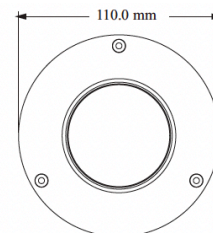

Camera	PAR-P4UFO28NH-AI
Image Sensor	1 / 3 "CMOS
Image Size	2592 × 1520
Electronic Shutter	1 / 30 s ~ 1 / 100000 s
Iris Type	Fixed Iris
Min. Illumination	0.005 lux@F1.6,AGC ON;0 lux with IR
Lens	2.8 mm@F1.6, Horizontal FoV: 95.3°; vertical FoV: 53.2°; diagonal FoV: 115.0°
Focus	Fixed
Lens Mount	M12
Day & Night	ICR
Wide Dynamic Range	120dB
BLC	Yes
HLC	Yes
Defog	Yes
Digital NR	3D DNR
Angle Adjustment	Pan: 0° ~ 360°; Tilt: 0° ~ 70°; Rotation: 0° ~ 350°

Ordering Information

PAR-P4UFO28NH-AI: 4 Megapixel Low Profile, 2.8mm

InVid Tech, reserves the right to make changes to improve our products at any time without notice; we are not responsible for misprints.