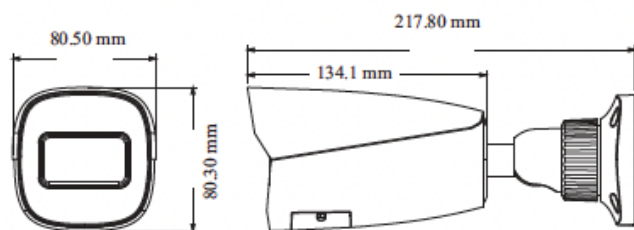

Camera	PAR-P5BIRA2812-LC2			
Image Sensor	1 / 2.7 " CMOS			
Image Size	2880x1620			
Electronic Shutter	1 s ~ 1 / 100000 s			
Iris Type	Fixed Iris			
Min. Illumination	0.007 lux @F1.6, AGC ON; 0 lux with IR			
Lens	2.8~12mm@F1.4,H.FoV: 100 °~36.5°; V.FoV: 52°~20.5°; D.FoV: 116 °~ 41°			
Focus	Motorized			
Lens Mount	Ø14			
Day&Night	ICR			
Wide Dynamic Range	120dB			
BLC	Yes			
HLC	Yes			
Defog	No			
Digital NR	Yes			
Angle Adjustment	Pan: 0° ~ 360°; Tilt:0° ~ 90°; Rotation: 0° ~ 360°			
Image				
Video Compression	Main stream: H.265+ / H.265 / H.264+ / H.264 Sub/third stream: H.265+ / H.265 / H.264+ / H.264 / MJPEG			
H.265 Compression Standard	Main Profile@Leve4.1 High Tier			
Resolution	5MP (2880 × 1620), 4MP (2560 × 1440), 3MP (2304 × 1296), 1080P (1920 × 1080), 720P (1280 × 720), D1, 480× 240, CIF			
Main Stream	60Hz: 5MP(1~20fps)/4MP/3MP/1080P/720P(1~30fps); 50Hz: 5MP(1~20fps)/4MP/3MP/1080P/720P(1~25fps)			
Sub Stream	60Hz: 720P/D1/ CIF (1~30fps);50Hz: 720P/D1/ CIF (1~25fps)			
Third Stream	60Hz: D1/480× 240/CIF (1~30fps);50Hz: D1/480× 240/CIF(1~25fps)			
Bit Rate	64 Kbps ~ 8 Mbps			
Bit Rate Type	VBR / CBR			
Image Settings	ROI, Saturation, Brightness, Hue, Contrast, Wide Dynamic, Sharpness, Image Mirror, Image Flip, NR, etc. adjustable through client software or web browser			
ROI	Each ROI to be configured separately			
Interfaces				
Network	RJ45			
Video Output	No			
Audio	1CH audio input; 1CH built-in MIC			
Storage	Built-in micro SD card slot, up to 256GB			
Reset	Yes			
Audio Sensitivity	-36db			
DORI Distance				
Lens	Detect (ft)	Observe (ft)	Recognize (ft)	Identify (ft)
2.8~12mm(W)	222.9 (67.9m)	89.1 (27.2m)	44.6 (13.6m)	22.3 (6.8m)
2.8~12mm(T)	602.9 (183.8m)	241.1 (73.5m)	120.6 (36.8m)	60.3 (18.4m)
Functions				
Remote Monitoring	Web browser/ Paramont CMS AI/Paramont CMS Mobile APP			
Web browser	IE (plug-in required)/Google Chrome/Edge/Firefox/Safari			
Online Connection	Support simultaneous monitoring for up to 10 users; Support multi-stream real time transmission			
Network Protocol	UDP, IPv4, IPv6, DHCP, NTP, RTSP, RTP, RTCP, PPPoE, DDNS, SMTP, FTP, 802.1x, SNMP, UPnP, RTMP, HTTP, HTTPS, QoS			
Interface Protocol	ONVIF Profile T			
Storage	Network remote storage; micro SD card storage			
Smart Alarm	Motion detection, SD card full, SD card error			
Smart Event	Video Exception (scene change, video blur and video cast detection), line crossing detection, region intrusion detection, abandoned/missing object detection			
General Function	Watermark, IP address filtering, video mask, heartbeat, illegal login lock, corridor pattern			
PoE	Yes			
IR Distance	Up to 164 ft (30 ~ 50 m)			
Ingress Protection	IP67			
Others				
Power Supply	DC12V/PoE			
Power Consumption	< 8.5W			
Operating Environment	-22°F ~ 140°F (-30 °C ~ 60 °C) Humidity: less than 95 % (non-condensing)			
Storage Environment	-22°F ~ 149°F (- 30 °C ~ 65°C), Humidity: less than 95 % (non-condensing)			
Dimensions	8.6 x 3.2 x 3.2 in (217.7 × 80.5 × 80.3 mm)			
Weight (net)	Approx. 1.4 lb (0.65KG)			
Installation	Ceiling mounting; Wall mounting			
Certificate	CE, FCC, ETL: 5025761			
Environmental Protection	Directive EU RoHS, WEEE(2012/19/EU), directive 94/62/EC and REACH(EC1907/2006)			