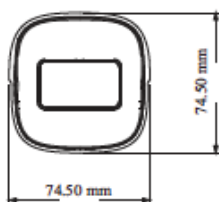

Camera	PAR-P8BIR28-LC2			
Image Sensor	1 / 2.8" CMOS			
Image Size	3840x2160			
Electronic Shutter	1 s ~ 1 / 100000 s			
Iris Type	Fixed Iris			
Min. Illumination	0.02 lux @ F1.6, AGC ON; 0 lux with IR			
Lens	2.8 mm @F1.6, Horizontal FoV:101°; Vertical FoV:53°; Diagonal FoV:120°			
Focus	Fixed			
Lens Mount	M12			
Day&Night	ICR			
Wide Dynamic Range	120dB			
BLC	Yes			
HLC	Yes			
Defog	Yes			
Digital NR	3D DNR			
Angle Adjustment	Pan: 0°~360°; Tilt:0°~80°; Rotation: 0°~360°			
DORI Distance				
Lens	Detect (ft)	Observe (ft)	Recognize (ft)	Identify (ft)
2.8mm	284.3 (86.7m)	113.7 (34.7m)	56.9 (17.33m)	28.4 (8.7m)
Image				
Video Compression	H.265+ / H.265 / H.264+ / H.264 / MJPEG			
H.264 Compression Standard	Baseline Profile/Main Profile/High Profile			
Resolution	8MP (3840 × 2160), 6MP(3072 × 2048), 5MP(2592 × 1944), 4MP (2560 × 1520), 2K(2560 × 1440), 3MP(2304 × 1296), 1080P (1920 × 1080), 720P (1280 × 720), D1, CIF, 480 × 240			
Main Stream	60Hz : 8MP(1°~20fps)/6MP/5MP/4MP/2K/3MP/1080P/720P(1°~30fps) 50Hz : 8MP(1°~20fps)/6MP/5MP/4MP/2K/3MP/1080P/720P(1°~25fps)			
Sub Stream	60Hz: 720P(1°~12fps)/D1/480 × 240(1°~30fps) 50Hz: 720P/D1/480 × 240(1°~25fps)			
Third Stream	60Hz: D1/CIF 480 240 (1°~30fps) 50Hz: D1/CIF/480 × 240 (1°~25fps)			
Bit Rate	64 Kbps ~ 12 Mbps			
Bit Rate Type	VBR / CBR			
Audio Compression	G711A / U			
Image Settings	ROI, Saturation, Brightness, Hue, Contrast, Wide Dynamic, image mirror, image flip, Sharpness, NR, etc. adjustable through client software or web browser			
ROI	Each ROI to be configured separately			
Interfaces				
Network	RJ45			
Video Output	No			
Audio	1CH audio input			
Storage	Built-in micro SD card slot; up to 256GB			
Reset	Yes			
Functions				
Remote Monitoring	IE browser/ NVR / Paramont CMS / Paramont CMS APP			
Online Connection	Support simultaneous monitoring for up to 10 users; Support multi-stream real time transmission			
Network Protocol	UDP, IPv4, IPv6, DHCP, NTP, RTSP, RTP, RTCP, PPPoE, DDNS, SMTP, FTP, SNMP,HTTP, 802.1x, UPnP, HTTPs, QoS			
Interface Protocol	ONVIF Profile T			
Storage	Network remote storage; micro SD card storage			
Smart Alarm	Motion detection; SD card error; SD card full			
Intelligent Analytics	Scene change, video blur detection, video color cast detection, line crossing detection, intrusion detection			
General Function	Watermark, IP address filtering, video mask, heartbeat, password protection, corridor pattern, etc.			
PoE	Yes (IEEE802.3af)			
IR Distance	up to 98'			
Ingress Protection	IP 67			
Others				
Power Supply	DC12V/PoE			
Power Consumption	< 7W			
Storage Conditions	-22°F~149°F (-30 °C ~ 65°C), Humidity: less than 95 % (non-condensing)			
Operating Environment	-22°F~140°F (-30 °C ~ 60 °C), Humidity: less than 95 % (non-condensing)			
Dimensions	6.6 x 2.9 x 2.9 in (167.5 x 74.5 x 74.5mm)			
Weight (net)	Approx. .97 lb (0.44KG)			
Installation	Ceiling mounting; Wall mounting			
Certificate	CE, FCC, ETL: 5025761			
Environmental Protection	Complies with Directive EU RoHS, WEEE(2012/19/EU), directive 94/62/EC and REACH(EC/1907/2006)			

Ordering Information