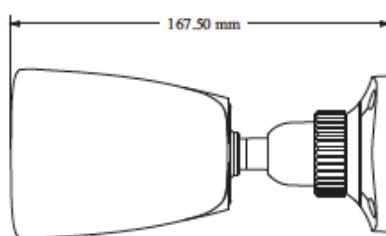

Camera	PAR-P8BIR28-LC2			
Image Sensor	1 / 2.8" CMOS			
Image Size	3840x2160			
Electronic Shutter	1 s ~ 1 / 100000 s			
Iris Type	Fixed Iris			
Min. Illumination	0.02 lux @ F1.6, AGC ON; 0 lux with IR			
Lens	2.8 mm @F1.6, Horizontal FoV:101°; Vertical FoV:53°; Diagonal FoV:120°			
Focus	Fixed			
Lens Mount	M12			
Day&Night	ICR			
Wide Dynamic Range	120dB			
BLC	Yes			
HLC	Yes			
Defog	Yes			
Digital NR	3D DNR			
Angle Adjustment	Pan: 0°~360°; Tilt:0°~80°; Rotation: 0°~360°			
DORI Distance				
Lens	Detect (ft)	Observe (ft)	Recognize (ft)	Identify (ft)
2.8mm	284.3 (86.7m)	113.7 (34.7m)	56.9 (17.33m)	28.4 (8.7m)
Image				
Video Compression	H.265+ / H.265 / H.264+ / H.264 / MJPEG			
H.264 Compression Standard	Baseline Profile/Main Profile/High Profile			
Resolution	8MP (3840 × 2160), 6MP(3072 × 2048), 5MP(2592 × 1944), 4MP (2560 × 1520), 2K(2560 × 1440), 3MP(2304 × 1296), 1080P (1920 × 1080), 720P (1280 × 720), D1, CIF, 480 × 240			
Main Stream	60Hz : 8MP(1°~20fps)/6MP/5MP/4MP/2K/3MP/1080P/720P(1°~30fps) 50Hz : 8MP(1°~20fps)/6MP/5MP/4MP/2K/3MP/1080P/720P(1°~25fps)			
Sub Stream	60Hz: 720P(1°~12fps)/D1/480 × 240(1°~30fps) 50Hz: 720P/D1/480 × 240(1°~25fps)			
Third Stream	60Hz: D1/CIF 480 240 (1°~30fps) 50Hz: D1/CIF/480 × 240 (1°~25fps)			
Bit Rate	64 Kbps ~ 12 Mbps			
Bit Rate Type	VBR / CBR			
Audio Compression	G711A / U			
Image Settings	ROI, Saturation, Brightness, Hue, Contrast, Wide Dynamic, image mirror, image flip, Sharpness, NR, etc. adjustable through client software or web browser			
ROI	Each ROI to be configured separately			
Interfaces				
Network	RJ45			
Video Output	No			
Audio	1CH audio input			
Storage	Built-in micro SD card slot; up to 256GB			
Reset	Yes			
Functions				
Remote Monitoring	IE browser/ NVR / Paramont CMS / Paramont CMS APP			
Online Connection	Support simultaneous monitoring for up to 10 users; Support multi-stream real time transmission			
Network Protocol	UDP, IPv4, IPv6, DHCP, NTP, RTSP, RTP, RTCP, PPPoE, DDNS, SMTP, FTP, SNMP,HTTP, 802.1x, UPnP, HTTPs, QoS			
Interface Protocol	ONVIF Profile T			
Storage	Network remote storage; micro SD card storage			
Smart Alarm	Motion detection; SD card error; SD card full			
Intelligent Analytics	Scene change, video blur detection, video color cast detection, line crossing detection, intrusion detection			
General Function	Watermark, IP address filtering, video mask, heartbeat, password protection, corridor pattern, etc.			
PoE	Yes (IEEE802.3af)			
IR Distance	up to 98'			
Ingress Protection	IP 67			
Others				
Power Supply	DC12V/PoE			
Power Consumption	< 7W			
Storage Conditions	-22°F~149°F (-30 °C ~ 65°C), Humidity: less than 95 % (non-condensing)			
Operating Environment	-22°F~140°F (-30 °C ~ 60 °C), Humidity: less than 95 % (non-condensing)			
Dimensions	6.6 x 2.9 x 2.9 in (167.5 x 74.5 x 74.5mm)			
Weight (net)	Approx. .97 lb (0.44KG)			
Installation	Ceiling mounting; Wall mounting			
Certificate	CE, FCC, ETL: 5025761			
Environmental Protection	Complies with Directive EU RoHS, WEEE(2012/19/EU), directive 94/62/EC and REACH(EC/1907/2006)			

Ordering Information