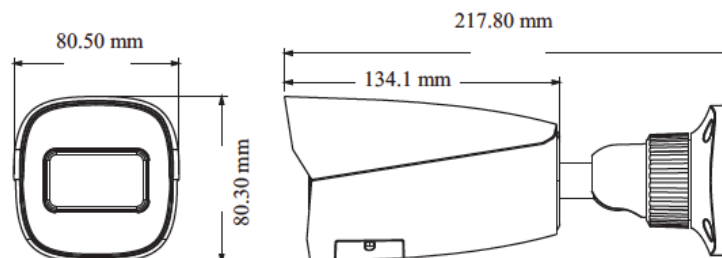

Ordering Information

PAR-P8BIR28NH-AI: 8 Megapixel Bullet, 2.8mm