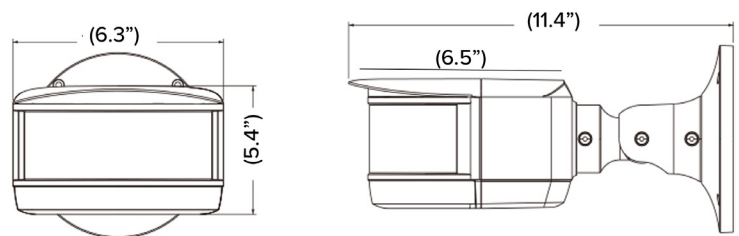

IR	
IR Range	65 ft (20m) radius
Smart IR	Yes
Network	
Max Resolution	4096x1800@25/30fps
Main stream	4096 x 1800, 3840 x 1680, 2880 x 1264(1~30fps)
Sub stream:	2048 x 896, 704 x 320(1~30fps)
Third stream:	704 x 320 (1~30fps)
SVC	Yes
Video compression	Smart H.265/H.264/MJPEG
Audio compression	G.711 A/U
Protocols	HTTP, HTTPS, IPv4/IPv6, 802.1x, QoS, FTP, SMTP, UPnP, SNMP,DNS, DDNS, NTP, RTSP,RTCP, RTP, TCP/IP, UDP, IGMP, ICMP,DHCP, PPPoE
Simultaneous live view	Up to 6 Users
User / Host	Up to 16 users, 3 levels: Administrator, Advanced User and Normal User
Security Measures	User authentication (ID and PW), Host authentication (MAC address); HTTPS encryption, IEEE802.1x port-based network access control; IP address filtering
Smart Features	
Basic event	Motion detection (panorama and original modes support), video tampering alarm, exception (network disconnected, IP address conflict, SD full, SD error)
Face recognition	Max 50 human faces (mask) per second (default off) (V 5.01 and later supports)
Face comparison	Default off
Smart Detection	Intrusion detection, line crossing detection, region entrance detection, region exiting detection target counting based on True AI Human and Vehicle Classification
Alarm Linkage	Upload to FTP/Memory card, notify surveillance center, send email, trigger alarm output, trigger recording, trigger capture
System Integration	
Alarm Interface	1CH alarm input; 1CH alarm output
Audio Interface	1CH audio input, 2 to 2.4v(p-p) 1kΩ±10%; 1CH audio output (line out), impedance: 600Ω
Network Interface	1 RJ45 10M/100M Adaptive Ethernet (Support PoE 802.3.af)
CVBS	Not support
RS 485	Pelco-D / P protocol, custom protocols available
Storage	Built-in memory card slot, support microSD/SDHC/SDXC, up to 256G
USB3.0	Not support
Fiber Optical	Not Support
GIS	Not Support
API	ONVIF Profile T, support SDK and third-party management platform
Client	Paramont CMS AI TSS
Web Browser	IE8-11 (NOT support Safari /Firefox /Chrome)
General	
Power	DC12V,PoE (802.3.af), (Max 12.9W, include IR on)
Working Condition	-22°F ~ 140 °F (-30°C ~ 60°C), 90%RH less (non-condensing), cold start at -20°C
Storage Condition	-40°F ~ 158°F (-40°C ~ 70°C) ≤ 95%RH
Protection	IP 67, IK 10, 6000VLightning Protection, Surge Protection and Voltage Transient Protection
Material	Aluminum Alloy; PC
Angle Adjustment	Pan:0~360°; Tilt: 0~90°; Rotation: 0~360°
Dimensions (LxWxH)	11.35" x 6.29"x 5.42" (288.4mm x 159.7mm x 137.7mm)
Weight	Approx. 4.63lb (2.1Kg)
Certification	CE, FC, IK10, IP67
Environment Protection	Complies with Directive EU RoHS, WEEE, Directive 94/62/EC & REACH