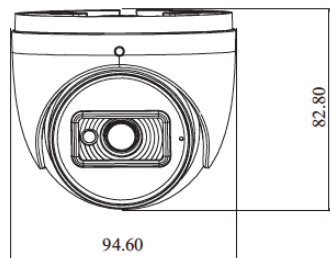

### Features

- 8 Megapixel Resolution
- First Level Human and Vehicle Classification
- Fixed Lens
- True Day/Night with IR Range up to 98'
- H.265+/ H.265/H.264+/ H.264/MJPEG
- 20 FPS Recording and Live
- True WDR
- SD Slot for Local Storage: Up to 256GB
- Audio Input: Built-in Mic
- IP67 Weatherproof
- 12VDC/PoE Operation
- ONVIF
- Free iOS & Android Apps for Smart Phones & Tablets
- Free Central Management Software (CMS)
- Free MAC Client
- NDAA Compliant

### Ordering Information

**PAR-P8TXIR28-LC2:** 8 Megapixel Turret, 2.8mm