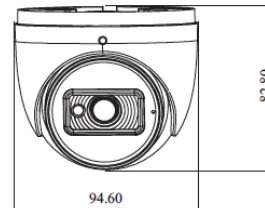

Resolution	8MP (3840 x 2160), 6MP(3072 x 2048), 5MP(2592 x 1944), 4MP(2592 x 1520), 2K (2560 x 1440), 3MP (2304 x 1296), 1080P (1920 x 1080), 720P (1280 x 720), D1, CIF, 480 x 240
Main Stream	60Hz : 8MP/6MP/5MP/4MP/2K/3MP/1080P/720P(1~30fps) 50Hz : 8MP/6MP/5MP/4MP/2K/3MP/1080P/720P(1~25fps) HFR Mode: 1080P/720P(60Hz: 1~60fps; 50Hz: 1~50fps)
Sub Stream	720P/D1/CIF/480 x 240 (60Hz: 1~30fps; 50Hz: 1~25fps)
Third Stream	D1/CIF/480 240 (60Hz: 1~30fps; 50Hz: 1~25fps)
Bit Rate	64 Kbps ~ 12 Mbps
Bit Rate Type	VBR / CBR
Audio Compression	G711A / U
Image Settings	ROI, Saturation, Brightness, Hue, Contrast, Wide Dynamic, Sharpness, NR, etc. adjustable through client software or web browser
ROI	Each ROI to be configured separately
Intelligent Analytics (Smart Events)	
Perimeter Protection	Line crossing, intrusion (human/motor vehicle/non-motor vehicle classification)
Target Counting	Line crossing human/motor vehicle/non-motor vehicle counting
Exception Detection	Scene change, video blur and video color cast detection
Face Detection	Face detection and face capture
Interfaces	
Network	RJ45
Video Output	No
Audio	1CH audio input ; 1CH built-in MIC
Storage	Built-in micro SD card slot; up to 256GB
Reset	Yes
Audio Sensitivity	-36db
Functions	
Remote Monitoring	Web browsing, CMS remote control
Online Connection	Support simultaneous monitoring for up to 10 users; Support multi-stream real time transmission
Network Protocol	UDP, IPv4, IPv6, DHCP, NTP, RTSP, RTP, RTCP, PPPoE, DDNS, SMTP, FTP, SNMP, HTTP, 802.1x, UPnP, HTTPs, QoS
Interface Protocol	ONVIF Profile T
Storage	Network remote storage; micro SD card storage
Smart Alarm	Motion detection; SD card error; SD card full
General Function	Watermark, IP address filtering, video mask, heartbeat, illegal login lock, etc.
PoE	Yes, IEEE802.3af
IR Distance	98 ft (20~30 m)
Ingress Protection	IP67
Others	
Power Supply	DC12V/PoE
Power Consumption	< 9W
Operating Environment	-22°F ~ 140°F (-30 °C ~ 60 °C) Humidity: less than 95 % (non-condensing)
Dimensions	3.7 x 3.3 in (94.6 x 82.8 mm)
Weight (net)	Approx. 1lb (.46KG)
Installation	Ceiling mounting; Wall mounting
Certificate	CE, FCC, ETL: 5025761
Environmental Protection	Complies with Directive EU RoHS, WEEE(2012/19/EU) , directive 94/62/EC and REACH(EC1907/2006)