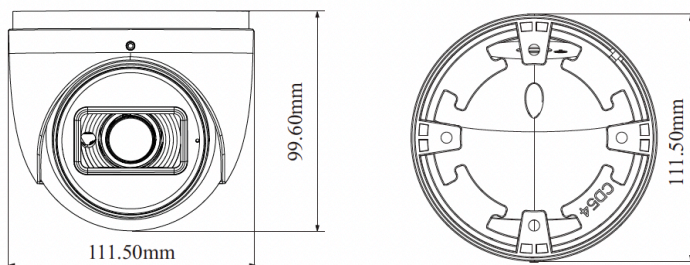

Camera	PAR-P8TXIRA2812-LC2			
Image Sensor	1 / 2.8 "CMOS			
Image Size	3840 × 2160			
Electronic Shutter	1 s ~ 1 / 1000000 s			
Iris Type	DC Iris			
Min. Illumination	0.02 lux @ F1.6, AGC ON; 0 lux with IR			
Lens	2.8 ~ 12mm@F1.6, motorized			
Field of View	Horizontal: 100° ~ 34°; Vertical: 54° ~ 18°; Diagonal: 117° ~ 35.5°			
Lens Mount	Φ 14			
Day&Night	ICR			
Wide Dynamic Range	120dB			
BLC	Yes			
HLC	Yes			
Defog	Yes			
Digital NR	3D DNR			
Angle Adjustment	Pan: 0° ~ 360°; Tilt: 0° ~ 80°; Rotation: 0° ~ 360°			
DORI Distance				
Lens	Detect (ft)	Observe (ft)	Recognize (ft)	Identify (ft)
2.8~12mm(W)	281.2 (85.71m)	112.5 (34.3m)	56.23 (17.14m)	28.11 (8.6m)
2.8~12mm(T)	894.84 (272.8m)	357.93 (109.1m)	179 (54.6m)	89.5 (27.3m)
Image				
Video Compression	H.265+ / H.265 / H.264+ / H.264 / MJPEG			
H.264 Compression Standard	Baseline Profile/Main Profile/High Profile			
Resolution	8MP (3840 × 2160), 6MP(3072 × 2048),5MP(2592 × 1944), 4MP (2560 × 1520), 2K(2560 × 1440), 3MP(2304 × 1296), 1080P (1920 × 1080), 720P (1280 × 720), D1, CIF, 480 × 240			
Main Stream	60Hz : 8MP(1~20fps)/6MP/5MP/4MP/2K/3MP/1080P/720P(1~30fps) 50Hz : 8MP(1~20fps)/6MP/5MP/4MP/2K/3MP/1080P/720P(1~25fps)			
Sub Stream	60Hz: 720P(1~12fps)/D1/480 × 240(1~30fps) 50Hz: 720P/D1/480 × 240(1~25fps)			
Third Stream	60Hz: D1/CIF/480 × 240 (1~30fps) 50Hz: D1/CIF/480 × 240 (1~25fps)			
Bit Rate	64 Kbps ~ 12 Mbps			
Bit Rate Type	VBR / CBR			
Audio Compression	G711A / U			
Image Settings	ROI, Saturation, Brightness, Hue, Contrast, Wide Dynamic, image mirror, image flip, Sharpness, NR, etc. adjustable through client software or web browser			
ROI	3 ROI, Each ROI to be configured separately			
Interfaces				
Network	RJ45			
Video Output	No			
Audio	1CH built-in MIC; 1CH audio input			
Storage	Built-in micro SD card slot; up to 256GB			
Reset	Yes			
Audio Sensitivity	-36db			
Functions				
Remote Monitoring	Web browser, Paramont NVR/ Paramont CMS AI/ Paramont CMS Mobile App			
Online Connection	Support simultaneous monitoring for up to 10 users; Support multi-stream real time transmission			
Network Protocol	UDP, IPv4, IPv6, DHCP, NTP, RTSP, RTP, RTCP, PPPoE, DDNS, SMTP, FTP, SNMP,HTTP, 802.1x, UPnP, HTTPs, QoS			
Interface Protocol	ONVIF Profile T			
Storage	Network remote storage; micro SD card storage			
Smart Alarm	Motion detection, SD card error, SD card full			
Intelligent Analytics	Scene change, video blur detection, video color cast detection , line crossing detection, intrusion detection			
General Function	Watermark, IP address filtering, video mask, heartbeat, password protection, corridor pattern, etc.			
PoE	Yes			
IR Distance	up to 164'			
Ingress Protection	IP 67			
Others				
Power Supply	DC12V/PoE			
Power Consumption	< 8W			
Operating Conditions	-22 °F ~ 140 °F (-30 °C ~ 60 °C); Humidity: less than 95 % (non-condensing)			
Storage Conditions	-22°F ~ 149 °F (- 30 °C ~ 65 °C), Humidity: less than 95 % (non-condensing)			
Dimensions	Φ 4.39" x 3.92" (111.5 × 99.6mm)			
Weight (net)	Approx. 1.36lb (0.62KG)			
Installation	Ceiling mounting (Wall mounting available with the junction box and bracket)			
Certificate	CE, FCC, ETL: 5025761			
Environmental Protection	Complies with Directive EU RoHS, WEEE(2012/19/EU) , directive 94/62/EC and REACH(EC1907/2006)			