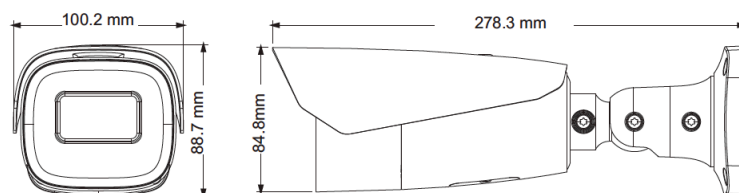

Ordering Information

PAR-P4LPR832NH: 4 Megapixel License Plate Recognition, 8-32mm