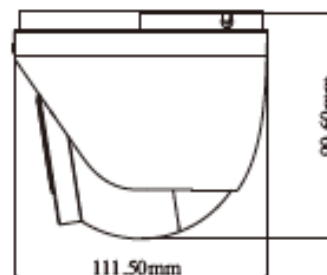

Ordering Information

PAR-P4TXIRA2812NH-AIWL: 4 Megapixel Turret, 2.8-12mm Motorized A/F

InVid Tech, reserves the right to make changes to improve our products at any time without notice; we are not responsible for misprints.