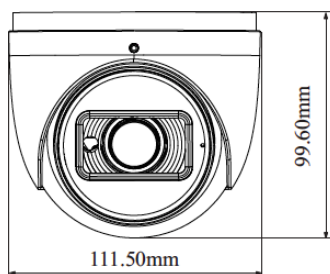

Ordering Information

PAR-P5TXIRA2812-LC2: 5 Megapixel Turret, 2.8-12mm Motorized A/F

Camera	PAR-P5TXIRA2812-LC2			
Image Sensor	1 / 2.7 "CMOS			
Image Size	2880x1620			
Electronic Shutter	1 s ~ 1 / 100000 s			
Iris Type	Fixed Iris			
Min. Illumination	0.007 lux @F1.6, AGC ON; 0 lux with IR			
Lens	2.8 ~ 12 mm @F1.4; (motorized)			
Field of View	Horizontal: 100 °~36.5°; Vertical: 52°~20.5°; Diagonal: 116 °~ 41°			
Lens Mount	Ø14			
Day & Night	ICR			
Wide Dynamic Range	120db			
BLC	Yes			
HLC	Yes			
Digital NR	Yes			
Angle Adjustment	Pan: 0°~360°; Tilt:0°~80°; Rotation: 0°~360°			
Image				
Video Compression	Main stream: H.265+ / H.265 / H.264+ / H.264 Sub stream: H.265+ / H.265 / H.264+ / H.264 / MJPEG Third stream: H.265+ / H.265 / H.264+ / H.264 / MJPEG			
H.265 Compression Standard	Main Profile@Leve4.1 High Tier			
Resolution	5MP (2880 × 1620), 4MP (2560 × 1440), 3MP (2304 × 1296),1080P (1920 × 1080), 720P (1280 × 720), D1, 480× 240, CIF			
Main Stream	60Hz: 5MP(1~20fps)/4MP/3MP/1080P/720P(1~30fps); 50Hz: 5MP(1~20fps)/4MP/3MP/1080P/720P(1~25fps)			
Sub Stream	60Hz: 720P/D1/ CIF (1~30fps);50Hz: 720P/D1/ CIF (1~25fps)			
Third Stream	60Hz: D1/480× 240/CIF (1~30fps); 50Hz: D1/480× 240/CIF(1~25fps)			
Bit Rate	64 Kbps ~ 5 Mbps			
Bit Rate Type	VBR / CBR			
Image Settings	ROI, Saturation, Brightness, Hue, Contrast, Wide Dynamic, Sharpness, Image Mirror, Image Flip, NR, etc. adjustable through client software or web browser			
ROI Functions	Each ROI to be configured separately			
Remote Monitoring	Web browser, Paramont NVR, Paramont CMS AI, Paramont CMS Mobile APP			
Online Connection	Support simultaneous monitoring for up to 4 users; Support multi-stream real time transmission			
Network Protocol	UDP, IPv4, IPv6, DHCP, NTP, RTSP, PPPoE, DDNS, SMTP, FTP, 802.1x, UPnP, HTTP, HTTPS, QoS			
Interface Protocol	ONVIF Profile T			
Storage	Network remote storage			
Smart Alarm	Motion detection			
Intelligent Analytics	Object removal detection (object left/missing), scene change detection, video blur detection, intrusion detection and line crossing detection			
General Function	Watermark, IP address filtering, video mask, heartbeat, illegal login lock			
PoE	Yes			
IR Distance	Up to 164'			
Ingress Protection	IP67			
DORI Distance				
Lens	Detect (ft)	Observe (ft)	Recognize (ft)	Identify (ft)
2.8~12mm(W)	222.9 (67.9m)	89.1 (27.2m)	44.6 (13.6m)	22.3 (6.8m)
2.8~12mm(T)	602.9 (183.8m)	241.1 (73.5m)	120.6 (36.8m)	60.3 (18.4m)
Interfaces				
Network	RJ45			
Audio	1CH audio input; 1CH built-in MIC			
Video Output	No			
Storage	Built-in micro SD card slot, up to 256GB			
Reset	Yes			
Audio Sensitivity	-36db			
Others				
Power Supply	DC12V/PoE			
Power Consumption	< 8.5W			
Operating Environment	-22°F ~ 140°F (- 30 °C ~ 60 °C) Humidity: less than 95 % (non-condensing)			
Dimensions	4.4 x 3.9 In (Ø 111.5 x 99.6 mm)			
Weight (net)	Approx. 1.4 lb (0.64KG)			
Installation	Ceiling mounting; Wall mounting			
Certificate	CE, FCC, ETL: 5025761			
Environmental Protection	Complies with Directive EU RoHS, WEEE(2012/19/EU) , directive 94/62/EC and REACH(EC1907/2006)			