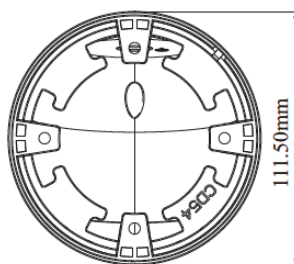

Ordering Information

PAR-P5TXIRA2812-LC2: 5 Megapixel Turret, 2.8-12mm Motorized A/F

Camera	PAR-P5TXIRA2812-LC2			
Image Sensor	1 / 2.7 "CMOS			
Image Size	2880x1620			
Electronic Shutter	1 s ~ 1 / 100000 s			
Iris Type	Fixed Iris			
Min. Illumination	0.007 lux @F1.6, AGC ON; 0 lux with IR			
Lens	2.8 ~ 12 mm @F1.4; (motorized)			
Field of View	Horizontal: 100 °~36.5°; Vertical: 52°~20.5°; Diagonal: 116 °~ 41°			
Lens Mount	Ø14			
Day & Night	ICR			
Wide Dynamic Range	120db			
BLC	Yes			
HLC	Yes			
Digital NR	Yes			
Angle Adjustment	Pan: 0°~360°; Tilt:0°~80°; Rotation: 0°~360°			
Image				
Video Compression	Main stream: H.265+ / H.265 / H.264+ / H.264 Sub stream: H.265+ / H.265 / H.264+ / H.264 / MJPEG Third stream: H.265+ / H.265 / H.264+ / H.264 / MJPEG			
H.265 Compression Standard	Main Profile@Leve4.1 High Tier			
Resolution	5MP (2880 × 1620), 4MP (2560 × 1440), 3MP (2304 × 1296),1080P (1920 × 1080), 720P (1280 × 720), D1, 480× 240, CIF			
Main Stream	60Hz: 5MP(1~20fps)/4MP/3MP/1080P/720P(1~30fps); 50Hz: 5MP(1~20fps)/4MP/3MP/1080P/720P(1~25fps)			
Sub Stream	60Hz: 720P/D1/ CIF (1~30fps);50Hz: 720P/D1/ CIF (1~25fps)			
Third Stream	60Hz: D1/480× 240/CIF (1~30fps); 50Hz: D1/480× 240/CIF(1~25fps)			
Bit Rate	64 Kbps ~ 5 Mbps			
Bit Rate Type	VBR / CBR			
Image Settings	ROI, Saturation, Brightness, Hue, Contrast, Wide Dynamic, Sharpness, Image Mirror, Image Flip, NR, etc. adjustable through client software or web browser			
ROI Functions	Each ROI to be configured separately			
Remote Monitoring	Web browser, Paramont NVR, Paramont CMS AI, Paramont CMS Mobile APP			
Online Connection	Support simultaneous monitoring for up to 4 users; Support multi-stream real time transmission			
Network Protocol	UDP, IPv4, IPv6, DHCP, NTP, RTSP, PPPoE, DDNS, SMTP, FTP, 802.1x, UPnP, HTTP, HTTPS, QoS			
Interface Protocol	ONVIF Profile T			
Storage	Network remote storage			
Smart Alarm	Motion detection			
Intelligent Analytics	Object removal detection (object left/missing), scene change detection, video blur detection, intrusion detection and line crossing detection			
General Function	Watermark, IP address filtering, video mask, heartbeat, illegal login lock			
PoE	Yes			
IR Distance	Up to 164'			
Ingress Protection	IP67			
DORI Distance				
Lens	Detect (ft)	Observe (ft)	Recognize (ft)	Identify (ft)
2.8~12mm(W)	222.9 (67.9m)	89.1 (27.2m)	44.6 (13.6m)	22.3 (6.8m)
2.8~12mm(T)	602.9 (183.8m)	241.1 (73.5m)	120.6 (36.8m)	60.3 (18.4m)
Interfaces				
Network	RJ45			
Audio	1CH audio input; 1CH built-in MIC			
Video Output	No			
Storage	Built-in micro SD card slot, up to 256GB			
Reset	Yes			
Audio Sensitivity	-36db			
Others				
Power Supply	DC12V/PoE			
Power Consumption	< 8.5W			
Operating Environment	-22°F ~ 140°F (- 30 °C ~ 60 °C) Humidity: less than 95 % (non-condensing)			
Dimensions	4.4 x 3.9 In (Ø 111.5 x 99.6 mm)			
Weight (net)	Approx. 1.4 lb (0.64KG)			
Installation	Ceiling mounting; Wall mounting			
Certificate	CE, FCC, ETL: 5025761			
Environmental Protection	Complies with Directive EU RoHS, WEEE(2012/19/EU) , directive 94/62/EC and REACH(EC1907/2006)			