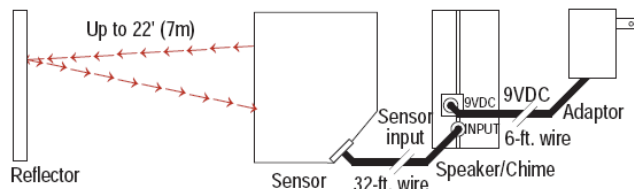

Entry Alert System

E-931CS22RRCQ

Range: 22ft (7m)

Features:

- For monitoring an entrance or using an entrance indicator.
- Photoelectric beam sensor.
- Makes “ding-dong” or siren sound if beam is interrupted.
- Speaker volume can be adjusted to turned off.
- When in siren mode, sounding time is adjustable from 3 to 30 seconds.
- 9VDC adapter included.
- All components plug into each other. No hard wiring required. 32ft cable from speaker to sensor.
- Includes the following:
 - Retro-reflective photoelectric sensor.
 - Reflector.
 - Speaker/electronic chime.
 - 9VDC 200mA power adapter. 6ft cable.

Wiring:

Accessories:

E-931ACC-CQ

- Automatically tracks how often the E-931CS22RRCQ is triggered.
- Push buttons to manually add to or subtract from counter or to reset to zero.
- Plugs into speaker – no wiring needed.
- 32' extension cable and mounting bracket included.

E-931ACC-SQ

- Extra speaker/electronic chime.
- Plugs into primary speaker/electronic chime.
- 32' extension cord and mounting bracket included.

Note: To extend the range, use the additional speaker (E-931ACC-SQ). Use any standard stereo cord with 1/8" stereo plug. If the range exceeds 33ft, a 9VDC adapter (sold separately) is required.

Specifications:

Type	NIR Retro-Reflective Entry Alert System	
Sensing Range	22' (7m)	
Supply Voltage	9VDC adapter included	
Total Current Draw	100mA max	
Standby Current	25mA	
Light Source	IR LED	
Ambient Temperature	-4°~122° F (-20°~50° C)	
Speaker Volume	Adjustable from 0~max	
Alarm Time Range	Adjustable 3~30 s for alarm	
External Chime Output:	NPN O/P for external device (eg., counter)	
Speaker Output	Chime/Off/Alarm (select by switch)	
Mounting Brackets	3 included	
Dimensions	Sensor	2 ¹³ / ₁₆ "x2 ³ / ₈ "x1 ³ / ₁₆ " (71x60x30 mm)
	Speaker	2 ¹³ / ₁₆ "x2 ⁷ / ₁₆ "x1 ³ / ₈ " (71x62x35 mm)
	Reflector	2 ³ / ₈ "x2"x5 ¹ / ₁₆ " (60x50x8 mm)