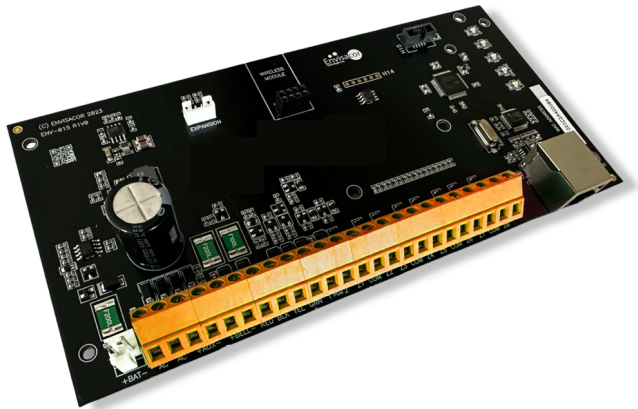

## IP Hybrid Alarm Panel

Full IP security panel with on-board wireless option.

- Up to 8 partitions
- Up to 128 zones
- Up to 128 users
- 2 on-board high power PGM outputs. (more available)
- Mounts in a standard security enclosure
- Supports full UL/ULC alarm monitoring over IP
- LTE option available
- Supports all Connect2Go service and app features
- Alexa and Google Home compatible

### Specifications

Power draw:

Connectors:

- Battery connection
- 8 zone inputs
- AC input (16 VAC)
- Aux/Bell
- KBus 4-wire
- 2 PGM outputs (3A)

Dimensions: 190 x 95 mm ( 7.5 x 3.75 in )

### Included in the box

- UNO IP hybrid alarm panel
- Battery connector cable
- Zone and battery resistors
- Stand-offs

### Total Control

- Connect2Go App available on Google Play or iTunes store.
- Full remote control of all panel features from App on all partitions.
- Full event logging.
- Event alerts by push notifications, email or SMS text.