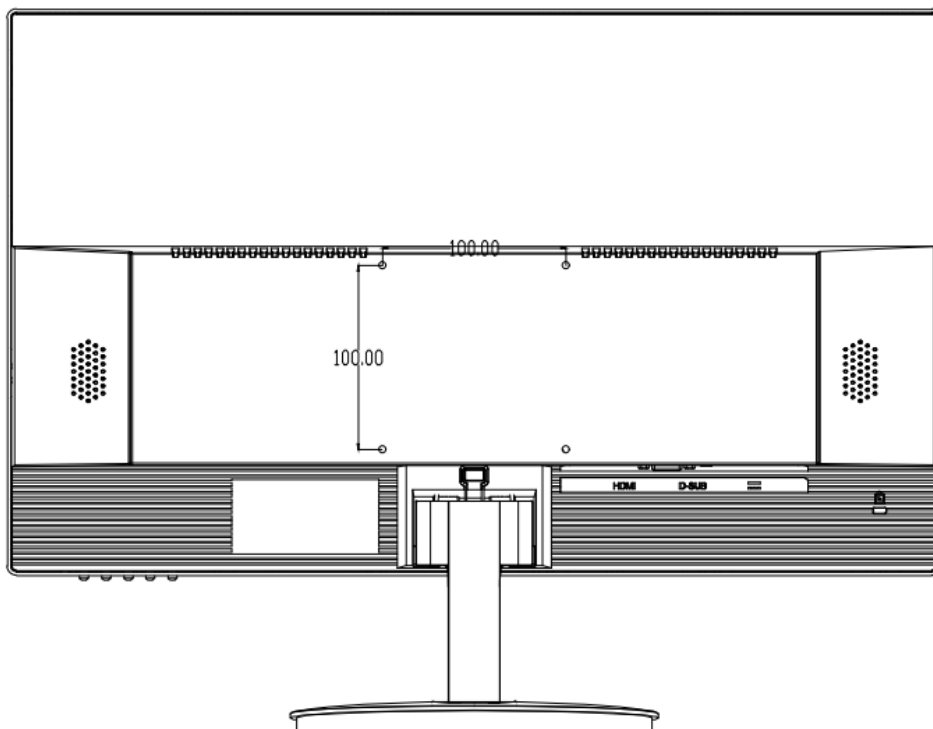

## Key Features

- True color display
- Resolution is up to at 1920×1080
- Wide view of field:170°(H)/ 160°(V)
- Specific menu design, which is simple to operate
- Support 7\*24 working and lower power consumption
- Adaptively recognize signal
- Adjustable Stand
- Support multiply language
- Come will HDMI cable

## Specifications

Model	MW3222-V
<b>Display</b>	
Display Type:	LED Backlight
Screen Size	21.5"
Pixel Pitch(mm)	0.248× 0.248
Max Resolution	1920×1080
Brightness	250 cd/m <sup>2</sup>
Contrast	1000:1
Response Time	5ms
color	16.7M
Viewing Angle	Horizontal 170°, Vertical 160°
<b>Interface</b>	
VGA	1
HDMI	1
Audio In	1
<b>Audio</b>	
Audio Input	1, 3.5 mm mini-jack
Speaker	2x2W
<b>OSD</b>	
Multi- Language	11 (English, French, German, Italian, Simplified Chinese, Traditional Chinese, Korean, Japanese, Espanola, Portuguese, Russian )
<b>Mounting</b>	
VESA	100mm x 100mm
<b>General</b>	
Power supply	DC 12V, 2A
Consumption	<20 W(on) <0.5 W(Standby)
Operation Temperature	0°C ~ 40 °C
Operating Humidity	20%~85% (No Condensation)
Storage Temperature	-20°C ~ 60°C
Storage Humidity	0%~90% (No Condensation)
Dimension (W×H×D)	508.02mm × 307.9mm × 40mm(No Pedestal) 508.02mm × 392.87mm ×200mm(With Pedestal)
Weight:	Net Weight:2.3Kg Gross Weight:3.2Kg
<b>Accessory</b>	
Standard	HDMI cable, Adapter& power cable, Pedestal,Quick Guide
Optional	Hanging bracket,

Appearance

Dimensions