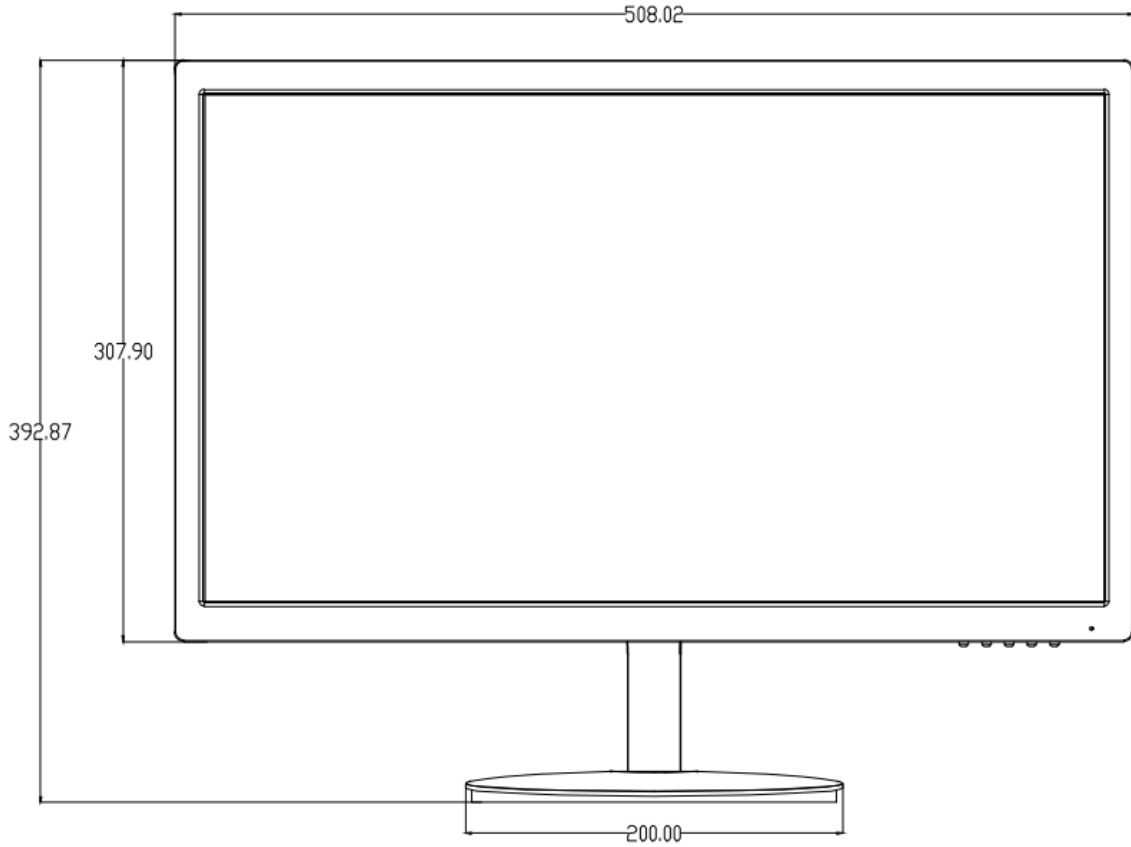

## Key Features

- True color display
- Resolution is up to at 1920×1080
- Wide view of field:170°(H)/ 160°(V)
- Specific menu design, which is simple to operate
- Support 7\*24 working and lower power consumption
- Adaptively recognize signal
- Adjustable Stand
- Support multiply language
- Come will HDMI cable

## Specifications

Model	MW3222-V
<b>Display</b>	
Display Type:	LED Backlight
Screen Size	21.5"
Pixel Pitch(mm)	0.248× 0.248
Max Resolution	1920×1080
Brightness	250 cd/m <sup>2</sup>
Contrast	1000:1
Response Time	5ms
color	16.7M
Viewing Angle	Horizontal 170°, Vertical 160°
<b>Interface</b>	
VGA	1
HDMI	1
Audio In	1
<b>Audio</b>	
Audio Input	1, 3.5 mm mini-jack
Speaker	2x2W
<b>OSD</b>	
Multi- Language	11 (English, French, German, Italian, Simplified Chinese, Traditional Chinese, Korean, Japanese, Espanola, Portuguese, Russian )
<b>Mounting</b>	
VESA	100mm x 100mm
<b>General</b>	
Power supply	DC 12V, 2A
Consumption	<20 W(on) <0.5 W(Standby)
Operation Temperature	0°C ~ 40 °C
Operating Humidity	20%~85% (No Condensation)
Storage Temperature	-20°C ~ 60°C
Storage Humidity	0%~90% (No Condensation)
Dimension (W×H×D)	508.02mm × 307.9mm × 40mm(No Pedestal) 508.02mm × 392.87mm ×200mm(With Pedestal)
Weight:	Net Weight:2.3Kg Gross Weight:3.2Kg
<b>Accessory</b>	
Standard	HDMI cable, Adapter& power cable, Pedestal,Quick Guide
Optional	Hanging bracket,

Appearance

Dimensions