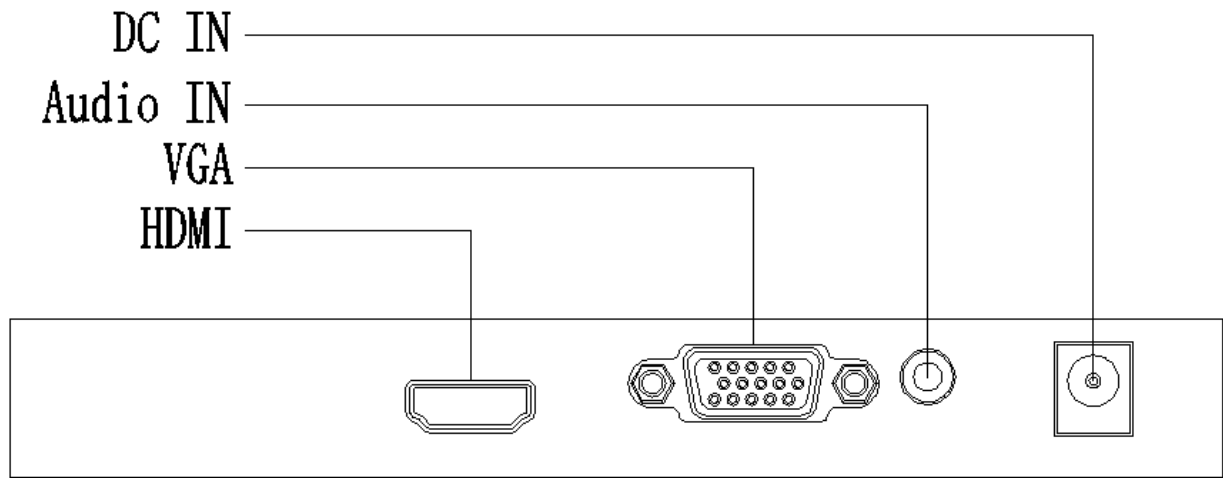

Interfaces

Zhejiang Uniview Technologies Co.,Ltd.

Building No.10, Wanlun Science Park, Jiangling Road 88, Binjiang District, Hangzhou, Zhejiang, China

Email: overseasbusiness@uniview.com; globalsupport@uniview.com

<http://www.uniview.com>

©2017 Zhejiang Uniview Technologies Co.,Ltd. All rights reserved.

*Product specifications and availability are subject to change without notice.