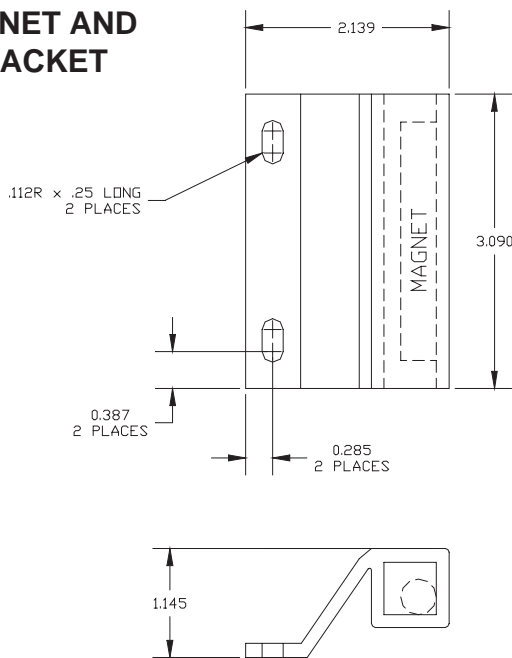

**OVERHEAD DOOR  
MAGNETIC CONTACT  
VIP1000-98Z**

**FEATURES:**

- \* 4" Long Over Head Door Magnetic Contact
- \* Solid Aluminum Extrusion
- \* Universal Footprint
- \* 18" Armored Cable with #22 AWG Wire Leads
- \* Z-Bracket with Rare Earth Magnet
- \* Screw Mount
- \* Epoxy sealed for maximum resistance to harsh environments
- \* Lifetime Warranty
- \* Safety Approvals

**MAGNET AND BRACKET**

**SWITCH**

Part Number	Loop Type	Electrical Configuration	Gap (Inch / mm)	Maximum Initial Contact Resistance (Ohm)	Maximum Contact Rating (W)	Maximum Switching Voltage (VDC/VAC)	Maximum Switching Current (A)
VIP1000-98Z	Closed	N/O	3 (76.2)	.100	10	100	.500