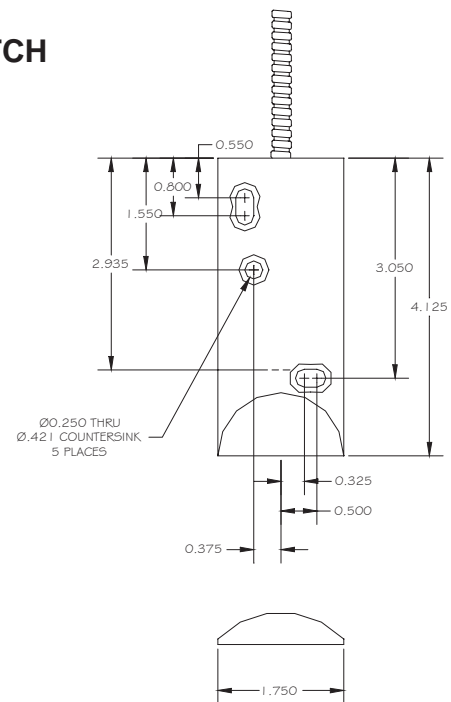

**OVERHEAD DOOR  
MAGNETIC CONTACT  
VIP1000-98Z**

**FEATURES:**

- \* 4" Long Over Head Door Magnetic Contact
- \* Solid Aluminum Extrusion
- \* Universal Footprint
- \* 18" Armored Cable with #22 AWG Wire Leads
- \* Z-Bracket with Rare Earth Magnet
- \* Screw Mount
- \* Epoxy sealed for maximum resistance to harsh environments
- \* Lifetime Warranty
- \* Safety Approvals

**MAGNET AND BRACKET**

**SWITCH**

Part Number	Loop Type	Electrical Configuration	Gap (Inch / mm)	Maximum Initial Contact Resistance (Ohm)	Maximum Contact Rating (W)	Maximum Switching Voltage (VDC/VAC)	Maximum Switching Current (A)
VIP1000-98Z	Closed	N/O	3 (76.2)	.100	10	100	.500