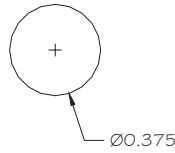

**RECESSED 3/8" DIA.
MAGNETIC CONTACT
VIP94-2T**

FEATURES:

- * 3/8" Dia. Recessed Magnetic Contact
- * Terminals
- * Rare Earth Magnet
- * Self Locking in wood
- * Contacts and Magnets Available Separately
- * Colors: White and Brown
- * Lifetime Warranty
- * Safety Approvals

MAGNET

SWITCH

ALTERNATE RARE EARTH MAGNETS

Part Number	Loop Type	Electrical Configuration	Gap	Maximum Initial Contact Resistance (Ohm)	Maximum Contact Rating (W)	Maximum Switching Voltage (VDC/VAC)	Maximum Switching Current (A)
VIP94-2T	Closed	N/O	3/4"	.100	10	100	.500