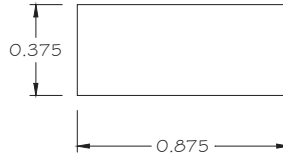

**RECESSED 3/8" DIA.
MAGNETIC CONTACT
VIP94-2T**

FEATURES:

- * 3/8" Dia. Recessed Magnetic Contact
- * Terminals
- * Rare Earth Magnet
- * Self Locking in wood
- * Contacts and Magnets Available Separately
- * Colors: White and Brown
- * Lifetime Warranty
- * Safety Approvals

MAGNET

SWITCH

ALTERNATE RARE EARTH MAGNETS

Part Number	Loop Type	Electrical Configuration	Gap	Maximum Initial Contact Resistance (Ohm)	Maximum Contact Rating (W)	Maximum Switching Voltage (VDC/VAC)	Maximum Switching Current (A)
VIP94-2T	Closed	N/O	3/4"	.100	10	100	.500