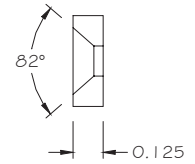

**RECESSED 3/8" DIA.
MAGNETIC CONTACT
VIP94-2T**

FEATURES:

- * 3/8" Dia. Recessed Magnetic Contact
- * Terminals
- * Rare Earth Magnet
- * Self Locking in wood
- * Contacts and Magnets Available Separately
- * Colors: White and Brown
- * Lifetime Warranty
- * Safety Approvals

MAGNET

SWITCH

ALTERNATE RARE EARTH MAGNETS

Part Number	Loop Type	Electrical Configuration	Gap	Maximum Initial Contact Resistance (Ohm)	Maximum Contact Rating (W)	Maximum Switching Voltage (VDC/VAC)	Maximum Switching Current (A)
VIP94-2T	Closed	N/O	3/4"	.100	10	100	.500