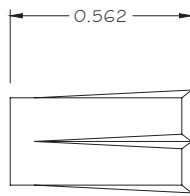

**RECESSED 3/8" DIA.
MAGNETIC CONTACT
VIP94-2T**

FEATURES:

- * 3/8" Dia. Recessed Magnetic Contact
- * Terminals
- * Rare Earth Magnet
- * Self Locking in wood
- * Contacts and Magnets Available Separately
- * Colors: White and Brown
- * Lifetime Warranty
- * Safety Approvals

MAGNET

SWITCH

ALTERNATE RARE EARTH MAGNETS

Part Number	Loop Type	Electrical Configuration	Gap	Maximum Initial Contact Resistance (Ohm)	Maximum Contact Rating (W)	Maximum Switching Voltage (VDC/VAC)	Maximum Switching Current (A)
VIP94-2T	Closed	N/O	3/4"	.100	10	100	.500