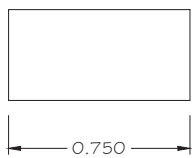

**RECESSED 3/8" DIA.
MAGNETIC CONTACT
VIP94-2T**

FEATURES:

- 3/8" Dia. Recessed Magnetic Contact
- Terminals
- Rare Earth Magnet
- Self Locking in wood
- Contacts and Magnets Available Separately
- Colors: White and Brown
- Lifetime Warranty
- Safety Approvals

MAGNET

SWITCH

ALTERNATE RARE EARTH MAGNETS

Part Number	Loop Type	Electrical Configuration	Gap	Maximum Initial Contact Resistance (Ohm)	Maximum Contact Rating (W)	Maximum Switching Voltage (VDC/VAC)	Maximum Switching Current (A)
VIP94-2T	Closed	N/O	3/4"	.100	10	100	.500