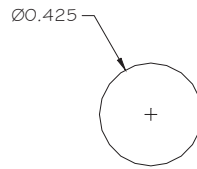

**RECESSED 3/8" DIA.
MAGNETIC CONTACT
VIP94-2T**

FEATURES:

- * 3/8" Dia. Recessed Magnetic Contact
- * Terminals
- * Rare Earth Magnet
- * Self Locking in wood
- * Contacts and Magnets Available Separately
- * Colors: White and Brown
- * Lifetime Warranty
- * Safety Approvals

MAGNET

SWITCH

ALTERNATE RARE EARTH MAGNETS

Part Number	Loop Type	Electrical Configuration	Gap	Maximum Initial Contact Resistance (Ohm)	Maximum Contact Rating (W)	Maximum Switching Voltage (VDC/VAC)	Maximum Switching Current (A)
VIP94-2T	Closed	N/O	3/4"	.100	10	100	.500