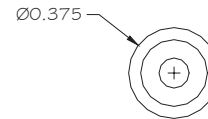

**RECESSED 3/8" DIA.
MAGNETIC CONTACT
VIP94-2T**

FEATURES:

- * 3/8" Dia. Recessed Magnetic Contact
- * Terminals
- * Rare Earth Magnet
- * Self Locking in wood
- * Contacts and Magnets Available Separately
- * Colors: White and Brown
- * Lifetime Warranty
- * Safety Approvals

MAGNET

SWITCH

ALTERNATE RARE EARTH MAGNETS

Part Number	Loop Type	Electrical Configuration	Gap	Maximum Initial Contact Resistance (Ohm)	Maximum Contact Rating (W)	Maximum Switching Voltage (VDC/VAC)	Maximum Switching Current (A)
VIP94-2T	Closed	N/O	3/4"	.100	10	100	.500