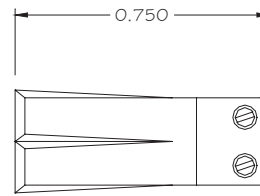

**RECESSED 3/8" DIA.
MAGNETIC CONTACT
VIP94-2T**

FEATURES:

- * 3/8" Dia. Recessed Magnetic Contact
- * Terminals
- * Rare Earth Magnet
- * Self Locking in wood
- * Contacts and Magnets Available Separately
- * Colors: White and Brown
- * Lifetime Warranty
- * Safety Approvals

MAGNET

SWITCH

ALTERNATE RARE EARTH MAGNETS

Part Number	Loop Type	Electrical Configuration	Gap	Maximum Initial Contact Resistance (Ohm)	Maximum Contact Rating (W)	Maximum Switching Voltage (VDC/VAC)	Maximum Switching Current (A)
VIP94-2T	Closed	N/O	3/4"	.100	10	100	.500