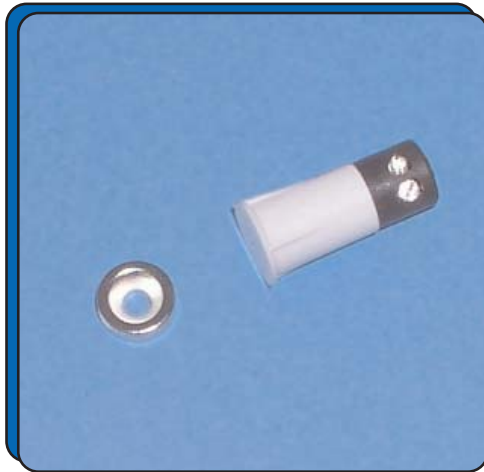

**RECESSED 3/8" DIA.  
MAGNETIC CONTACT  
VIP94-2TN**

**FEATURES:**

- \* 3/8" Dia. Recessed Magnetic Contact
- \* Terminals
- \* Rare Earth Magnet
- \* Self Locking in wood
- \* Contacts and Magnets Available Separately
- \* Colors: White and Brown
- \* Lifetime Warranty
- \* Safety Approvals

**MAGNET**

**SWITCH**

**ALTERNATE RARE EARTH MAGNETS**

Part Number	Loop Type	Electrical Configuration	Gap	Maximum Initial Contact Resistance (Ohm)	Maximum Contact Rating (W)	Maximum Switching Voltage (VDC/VAC)	Maximum Switching Current (A)
VIP94-2TN	Closed	N/O	3/4"	.100	10	100	.500