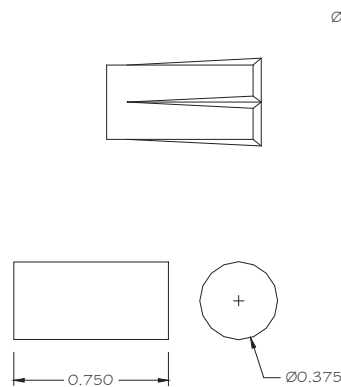

**RECESSED 3/8" DIA.  
MAGNETIC CONTACT  
VIP94-2TN**

**FEATURES:**

- \* 3/8" Dia. Recessed Magnetic Contact
- \* Terminals
- \* Rare Earth Magnet
- \* Self Locking in wood
- \* Contacts and Magnets Available Separately
- \* Colors: White and Brown
- \* Lifetime Warranty
- \* Safety Approvals

**MAGNET**

**SWITCH**

**ALTERNATE RARE EARTH MAGNETS**

Part Number	Loop Type	Electrical Configuration	Gap	Maximum Initial Contact Resistance (Ohm)	Maximum Contact Rating (W)	Maximum Switching Voltage (VDC/VAC)	Maximum Switching Current (A)
VIP94-2TN	Closed	N/O	3/4"	.100	10	100	.500