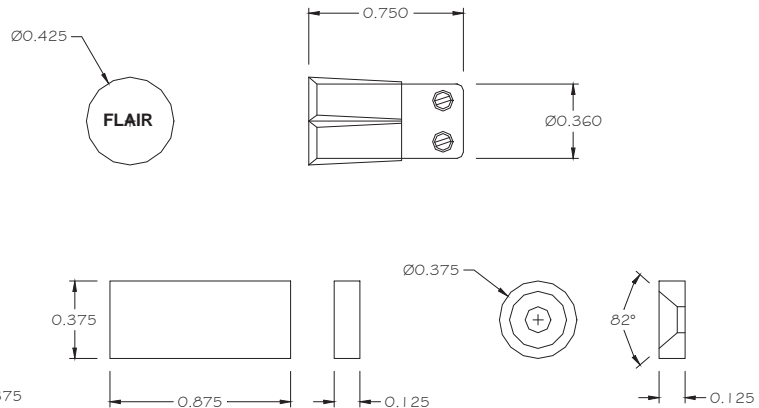

**RECESSED 3/8" DIA.  
MAGNETIC CONTACT  
VIP94-2TN**

**FEATURES:**

- \* 3/8" Dia. Recessed Magnetic Contact
- \* Terminals
- \* Rare Earth Magnet
- \* Self Locking in wood
- \* Contacts and Magnets Available Separately
- \* Colors: White and Brown
- \* Lifetime Warranty
- \* Safety Approvals

**MAGNET**

**SWITCH**

**ALTERNATE RARE EARTH MAGNETS**

Part Number	Loop Type	Electrical Configuration	Gap	Maximum Initial Contact Resistance (Ohm)	Maximum Contact Rating (W)	Maximum Switching Voltage (VDC/VAC)	Maximum Switching Current (A)
VIP94-2TN	Closed	N/O	3/4"	.100	10	100	.500