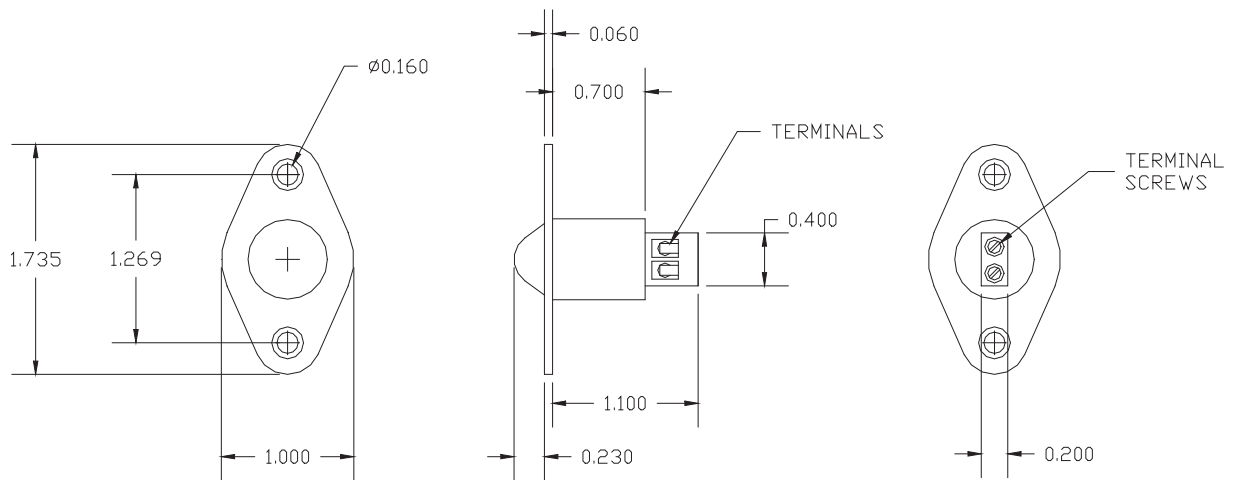

**RECESSED 3/4" DIA.
DOME SWITCH
VIP99-1T**

FEATURES:

- * 3/4" Dia. Recessed
- * Terminals
- * Screw Mount
- * Spacer and Screws included
- * Colors: White and Brown
- * Lifetime Warranty
- * Safety Approvals

Part Number	Loop Type	Electrical Configuration	Activates When Depressed (Inch)	Maximum Initial Contact Resistance (Ohm)	Maximum Contact Rating (W)	Maximum Switching Voltage (VDC/VAC)	Maximum Switching Current (A)
VIP99-1T	Closed	N/O	0.030	.150	10	100	.500