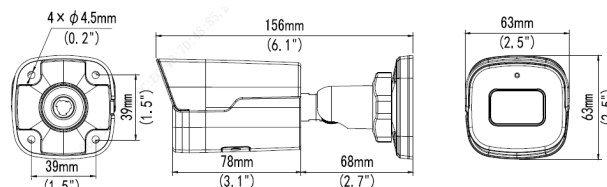

Audio	
Audio Compression	G.711
Audio Bitrate	64 Kbps
Suppression	Supported
Sampling Rate	8KHZ
Storage	
Edge Storage	Micro SD, up to 256GB
Network Storage	ANR, NAS(NFS)
Network	
Protocols	IPv4, IGMP, ICMP, ARP, TCP, UDP, DHCP, PPPoE, RTP, RTSP, RTCP, DNS, DDNS, NTP, FTP, UPnP, HTTP, HTTPS, SMTP, 802.1x, SNMP, QoS, RTMP,SSL/TLS, SSH
Compatible Integration	ONVIF (Profile S, Profile G, Profile T), API,SDK
User/Host	Up to 32 users. 2 user levels: administrator and common user
Security	Password protection, strong password, HTTPS encryption, Export operation logs, basic and digest authentication for RTSP, digest authentication for HTTP, TLS 1.2, WSSE and digest authentication for ONVIF
Clients	InVid Vision (Mobile App)
	Vision Tools (IP Utility) InVid CMS
Web Browser	Plug-in required live view: IE9+, Chrome 41 and below, Firefox 52 and below Plug-in free live view: Chrome 57.0+, Firefox 58.0+, Edge 16+
Interface	
Audio I/O	N/A
Alarm I/O	N/A
RS485	N/A
Built-in Mic	Support
Audio Sensitivity	-32±3dB
Built-in Speaker	N/A
WiFi	N/A
Network	1 * RJ45 10M/100M Base-TX Ethernet
Video Output	N/A
Certifications	
EMC	CE-EMC (EN 55032: 2015+A1:2020, EN 61000-3-3: 2013+A1: 2019, EN IEC 61000-3-2: 2019+A1: 2021, EN 55035: 2017+A1: 2020) FCC (FCC CFR 47 part15 B, ANSI C63.4-2014)
Safety	CE LVD (EN 62368-1:2014+A11:2017) CB (IEC 62368-1:2014) UL (UL 62368-1, 2nd Ed., Issue Date: 2014-12-01)
Environment	CE-RoHS (2011/65/EU, EU)2015/863); WEEE (2012/19/EU); Reach (Regulation (EC) No 1907/2006)
Protection	IP67 (IEC 60529:1989+AMD1:1999+AMD2:2013)
General	
Power	DC 12V±25%, PoE (IEEE 802.3af) Power consumption: Max 5.0W
Power Interface	Ø 5.5mm coaxial power plug
Dimensions (L × W × H)	6.1" × 2.5" × 2.5" (156 × 63 × 63mm)
Weight	0.93lb (0.425kg)
Material	Metal
Working Environment	-22°F ~ 140°F (-30°C ~ 60°C), Humidity: ≤95% RH (non-condensing)
Storage Environment	-22°F ~ 140°F (-30°C ~ 60°C), Humidity: ≤95% RH (non-condensing)
Surge Protection	4KV
Reset Button	Supported