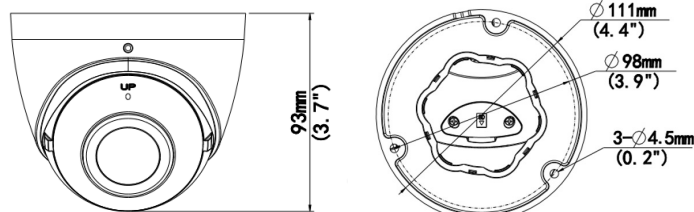

Audio			
Audio Compression	G.711U, G.711A		
Audio Bitrate	64 Kbps		
Two-way audio	N/A		
Suppression	Support		
Sampling Rate	8KHZ		
Storage			
Edge Storage	Micro SD, up to 256GB		
Network Storage	ANR, NAS(NFS)		
Network			
Protocols	IPv4, IPv6, IGMP, ARP, TCP, UDP, DHCP, PPPoE, RTP, RTSP, RTCP, RTMP, DNS, DDNS, NTP, FTP, HTTP, HTTPS, SMTP, 802.1x, SNMP, QoS		
Compatible Integration	ONVIF (Profile S, Profile T, Profile G), API, SDK		
User/Host	Up to 32 users, 3 user levels: administrator, common user and operator		
Security	Password protection, Strong password, HTTPS encryption, Export operation logs, Basic and digest authentication for RTSP, Digest authentication for HTTP, TLS 1.2, WSSSE and digest authentication for ONVIF		
Client	InVid Vision (Mobile App)	Vision Tools (IP Utility)	InVid CMS
Web Browser	Plug-in required live view: IE 10 & above, Chrome 45 & above, Firefox 52 & above, Edge 79 & above Plug-in free live view: Chrome 57.0 and above, Firefox 58.0 and above, Edge 16 and above		
Interface			
Audio I/O	N/A		
Alarm I/O	N/A		
Serial Port	N/A		
Built-in Mic	Support		
Audio Sensitivity	-32±3dB		
Built-in Speaker	N/A		
WiFi	N/A		
Network	1 RJ45 10M/100M Base-TX Ethernet		
Video Output	N/A		
Certifications			
EMC	CE-EMC (EN 55032, EN 61000-3-3, EN IEC 61000-3-2, EN 55035) FCC (FCC 47 CFR part 15 B)		
Safety	CE LVD (EN 62368-1) CB (IEC 62368-1) UL/CUL (UL 62368-1, CAN/CSA C22.2 No. 62368-1)		
Environment	CE-RoHS (2011/65/EU; EU) 2015/863; WEEE (2012/19/EU);		
Protection	IP67 (IEC 60529)	IK10 (IEC 62262)	
General			
Power	DC 12V±25%, PoE (IEEE 802.3af) Power consumption: Max 5.5W		
Power Interface	Ø 5.5mm coaxial power plug		
Dimensions (Ø × H)	Ø4.4" × 3.7" (Ø111 × 93mm)		
Weight	1.06lb (0.48kg)		
Material	Metal		
Working Environment	-22°F ~ 140°F (-30°C ~ 60°C), Humidity: ≤95% RH (non-condensing)		
Storage Environment	-22°F ~ 140°F (-30°C ~ 60°C), Humidity: ≤95% RH (non-condensing)		
Surge Protection	4KV		
Reset Button	Support