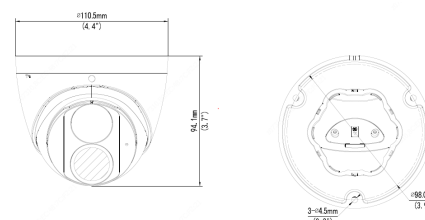

Audio	
Audio Compression	G.711
Audio Bitrate	64 Kbps
Suppression	Support
Sampling Rate	8KHZ
Storage	
Edge Storage	Micro SD, up to 256GB
Network Storage	ANR, NAS (NFS)
Network	
Protocols	IPv4, IGMP, ICMP, ARP, TCP, UDP, DHCP, PPPoE, RTP, RTSP, RTCP, DNS, DDNS, NTP, FTP, UPnP, HTTP, HTTPS, SMTP, 802.1x, SNMP, QoS, RTMP,SSL/TLS, SSH
Compatible Integration	ONVIF (Profile S, Profile G, Profile T), API,SDK
User/Host	Up to 32 users. 2 user levels: administrator and common user
Security	Password protection, Strong password, HTTPS encryption, Export operation logs, Basic and digest authentication for RTSP, Digest authentication for HTTP, TLS 1.2, WSSE and digest authentication for ONVIF
Client	InVid Vision (Mobile App) Vision Tools (IP Utility) InVid CMS
Web Browser	Plug-in required live view: IE9+, Chrome 41 and below, Firefox 52 and below Plug-in free live view: Chrome 57.0+, Firefox 58.0+, Edge 16+
Interface	
Audio I/O	N/A
Alarm I/O	N/A
RS485	N/A
Built-in Mic	Support
Built-in Speaker	N/A
WiFi	N/A
Network	1 * RJ45 10M/100M Base-TX Ethernet
Video Output	N/A
Audio Sensitivity	-32±3dB
Certifications	
EMC	CE-EMC (EN 55032: 2015+A1:2020,EN 61000-3-3: 2013+A1: 2019, EN IEC 61000-3-2: 2019+A1: 2021,EN 55035: 2017+A11:2020) FCC (FCC CFR 47 part15 B, ANSI C63.4-2014)
Safety	CE LVD (EN 62368-1:2014+A11:2017) CB (IEC 62368-1:2014) UL (UL 62368-1, 2nd Ed., Issue Date: 2014-12-01)
Environment	CE-RoHS (2011/65/EU;(EU)2015/863); WEEE (2012/19/EU); Reach (Regulation (EC) No 1907/2006)
Protection	IP67 (IEC 60529:1989+AMD1:1999+AMD2:2013)
General	
Power	DC 12V±25%, PoE (IEEE 802.3af) Power consumption: Max 5.0W
Power Interface	Ø 5.5mm coaxial power plug
Dimensions (L × W × H)	Φ4.4" × 3.7" (Φ110.5 × 94.1mm)
Weight	0.97lb (0.44kg)
Material	Metal
Working Environment	-22°F ~ 140°F (-30°C ~ 60°C), Humidity: ≤95% RH (non-condensing)
Storage Environment	-22°F ~ 140°F (-30°C ~ 60°C), Humidity: ≤95% RH (non-condensing)
Surge Protection	4KV
Reset Button	N/A